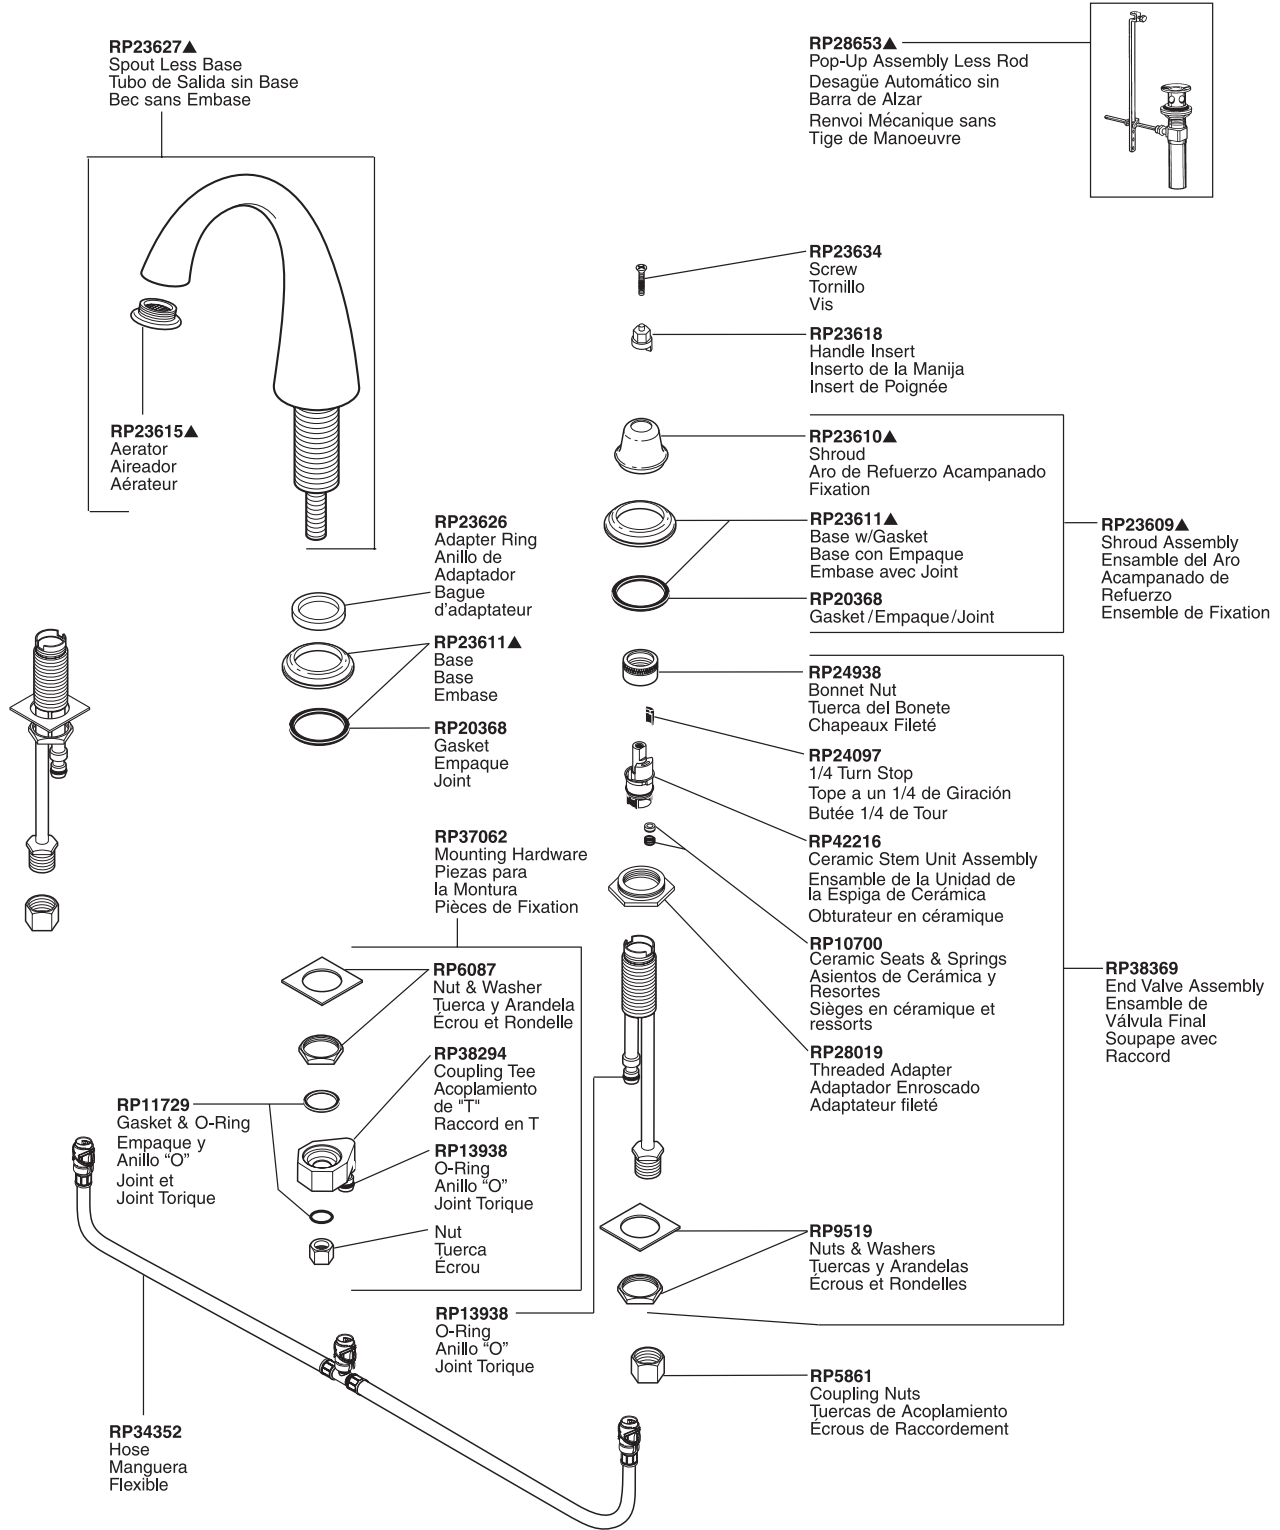

PROVIDENCE™ CLASSIC

Model/Modelo—6520

BATH

Please see Page 67 for exploded view of RP28653 Pop-Up drain.