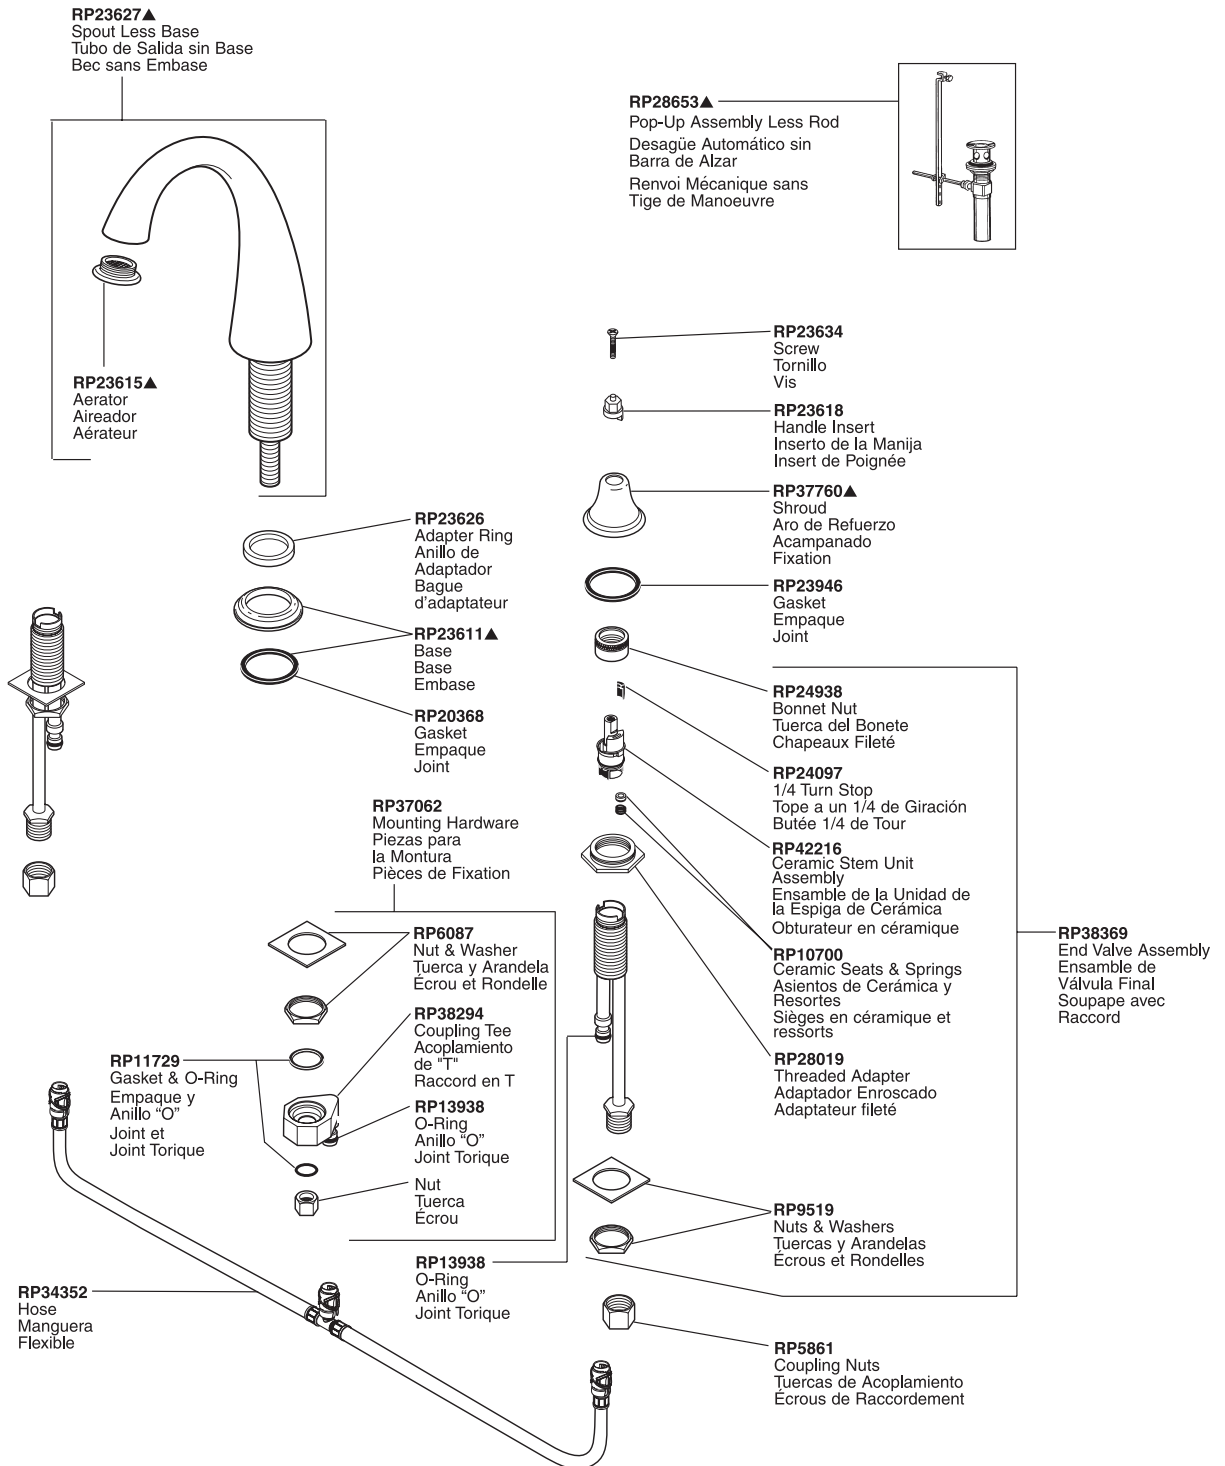

# PROVIDENCE™ BELLE

Model/Modelo—6526

BATH

Please see Page 67 for exploded view of RP28653 Pop-Up drain.