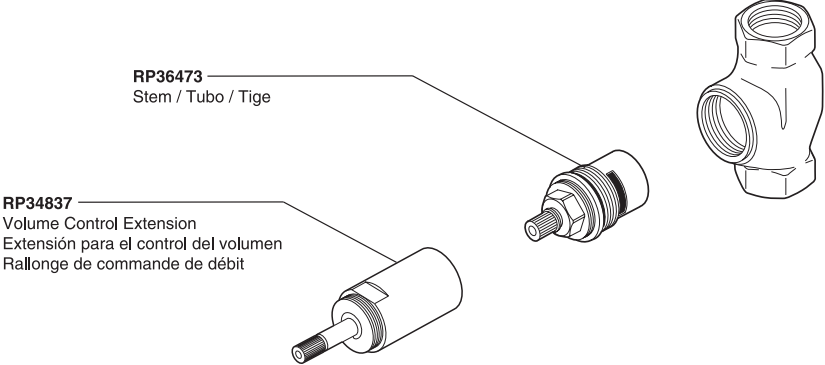

# EURO CUSTOM SHOWER—HIGH FLOW TOTAL ESCAPE

Model/Modelo—R66001 Rough

TUB / SHOWER