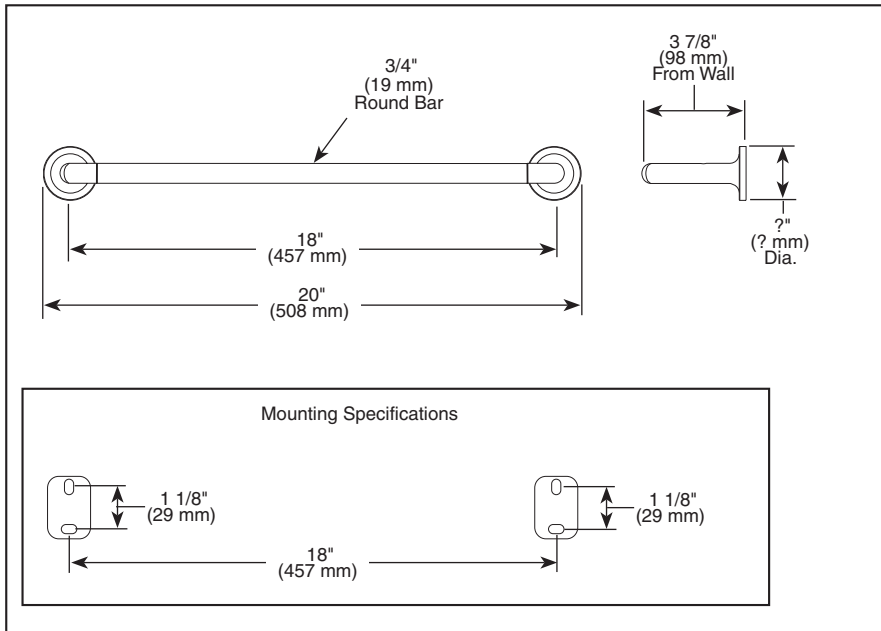

BRIZO®

ACCESSORIES

- Odin™ Bath Collection
- 18" Towel Bar

Submitted Model No.: _____
 Specific Features: _____

STANDARD SPECIFICATIONS:

- Wood blocking is preferable behind all wall surfaces. If wood blocking is not available, try finding a wood stud to anchor at least one end of this accessory.
- Mounting hardware and mounting instructions included with product.
- Note: Plastic anchors, screw, toggle bolts, and mounting brackets are included with the mounting hardware.