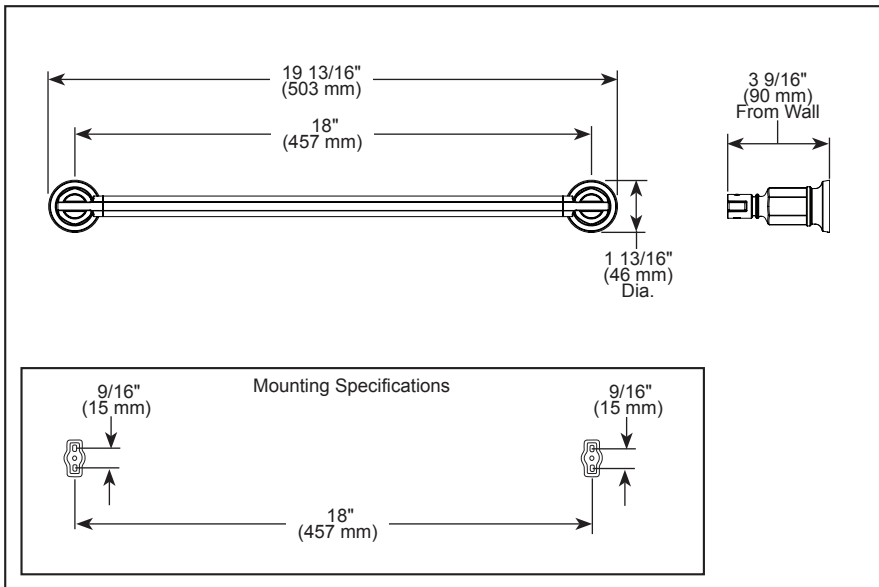

BRIZO®

ACCESSORIES

- Invari® Collection
- 18" Towel Bar

STANDARD SPECIFICATIONS:

- Wood blocking is preferable behind all wall surfaces. If wood blocking is not available, try finding a wood stud to anchor at least one end of this accessory.
- Mounting hardware and mounting instructions included with product.
- Note: Plastic anchors, screws, toggle bolts, and mounting brackets are included with the mounting hardware.
- All metal construction

WARRANTY

- Parts and Finish - Lifetime limited warranty; or for commercial purchasers, 10 years for multi-family residential (apartments and condominiums) and 5 years for all other commercial uses, in each case from the date the product is received by the original purchaser or their authorized representative (installation contractor, etc.).
- Please go to www.brizo.com for the complete details of our limited warranty

▲ Designate proper finish suffix

Brizo Kitchen & Bath Company reserves the right (1) to make changes in specifications and materials, and (2) to change or discontinue models, both without notice or obligation. Dimensions are for reference only. See current full-line price book or www.brizo.com for finish options and product availability.

Brizo Kitchen & Bath Company

55 E. 111th Street, Carmel, Indiana 46280
350 South Edgeware Road, St. Thomas, ON N5P 4L1
© 2025 Brizo Kitchen & Bath Company