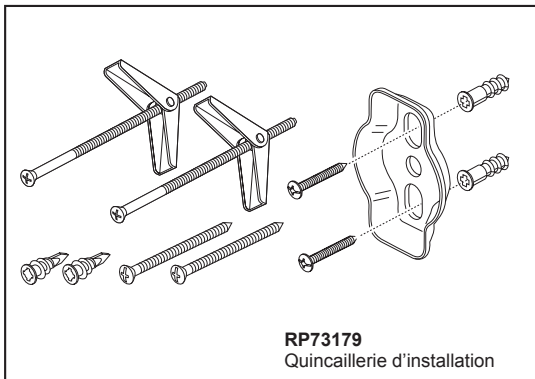

BRIZO®

ACCESSOIRES

- Collection Invari^{MD}
- Porte-serviettes de 18 po (457 mm)

SPÉCIFICATIONS STANDARDS :

- Il est préférable de placer de blocage en bois derrière toutes les surfaces murales. Si le blocage en bois n'est pas disponible, essayez de trouver un montant en bois pour fixer au moins une extrémité de cet accessoire.
- Quincaillerie et gabarit d'installation inclus avec le produit.
- Remarque : Les ancrages en plastique, les vis, les boulons à bascule et les supports de montage sont inclus avec la quincaillerie d'installation.
- Construction entièrement métallique

GARANTIE

- Pièces et finition – Garantie à vie limitée; ou pour les clients commerciaux, 10 ans pour les résidences multifamiliales (appartements et condominiums) et 5 ans pour tout autre usage commercial, dans tous les cas à compter de la date de réception du produit par l'acheteur initial ou son représentant autorisé (installateur, etc.).
- Veuillez consulter fr.brizofaucet.ca pour tous les détails de notre garantie limitée

▲ Désigner le suffixe de finition approprié