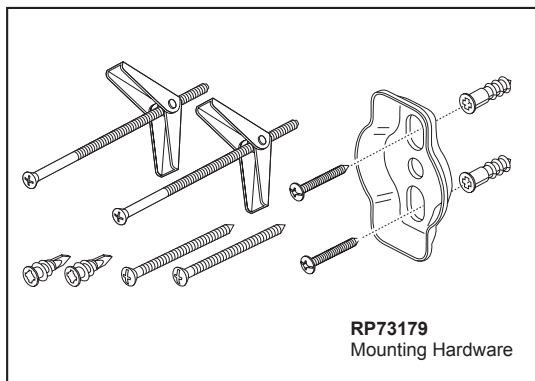

BRIZO®

ACCESSORIES

- Invari® Collection
- 18" Towel Bar

STANDARD SPECIFICATIONS:

- Wood blocking is preferable behind all wall surfaces. If wood blocking is not available, try finding a wood stud to anchor at least one end of this accessory.
- Mounting hardware and mounting instructions included with product.
- Note: Plastic anchors, screws, toggle bolts, and mounting brackets are included with the mounting hardware.
- All metal construction

WARRANTY

- Parts and Finish - Lifetime limited warranty; or for commercial purchasers, 10 years for multi-family residential (apartments and condominiums) and 5 years for all other commercial uses, in each case from the date the product is received by the original purchaser or their authorized representative (installation contractor, etc.).
- Please go to www.brizo.com for the complete details of our limited warranty

▲ Designate proper finish suffix

Brizo Kitchen & Bath Company reserves the right (1) to make changes in specifications and materials, and (2) to change or discontinue models, both without notice or obligation. Dimensions are for reference only. See current full-line price book or www.brizo.com for finish options and product availability.

Brizo Kitchen & Bath Company

55 E. 111th Street, Carmel, Indiana 46280
350 South Edgeware Road, St. Thomas, ON N5P 4L1
© 2025 Brizo Kitchen & Bath Company