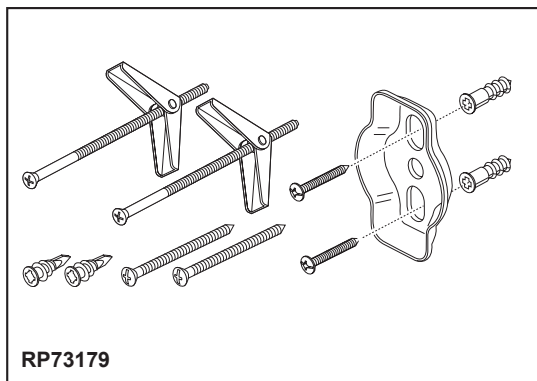

BRIZO®

ACCESSORIES

- Atavis® Collection
- 24" Towel Bar

▲ Designate proper finish suffix

STANDARD SPECIFICATIONS:

- Wood blocking is preferable behind all wall surfaces. If wood blocking is not available, try finding a wood stud to anchor at least one end of this accessory.
- Mounting hardware and mounting instructions included with product.
- Note: Plastic anchors, screws, toggle bolts, and mounting brackets are included with the mounting hardware.