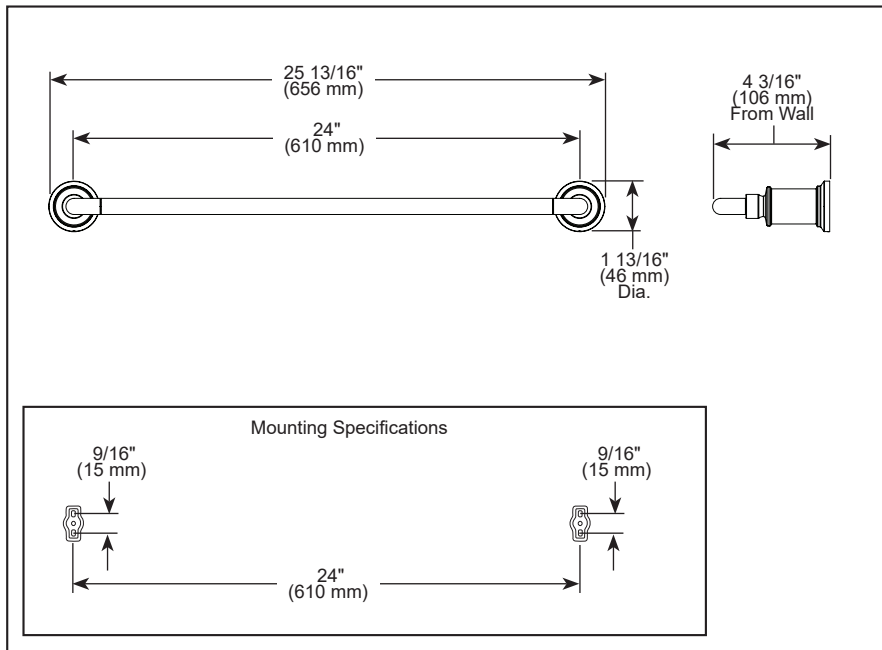

BRIZO®

ACCESSORIES

- Atavis® Collection
- 24" Towel Bar

▲ Designate proper finish suffix

STANDARD SPECIFICATIONS:

- Wood blocking is preferable behind all wall surfaces. If wood blocking is not available, try finding a wood stud to anchor at least one end of this accessory.
- Mounting hardware and mounting instructions included with product.
- Note: Plastic anchors, screws, toggle bolts, and mounting brackets are included with the mounting hardware.