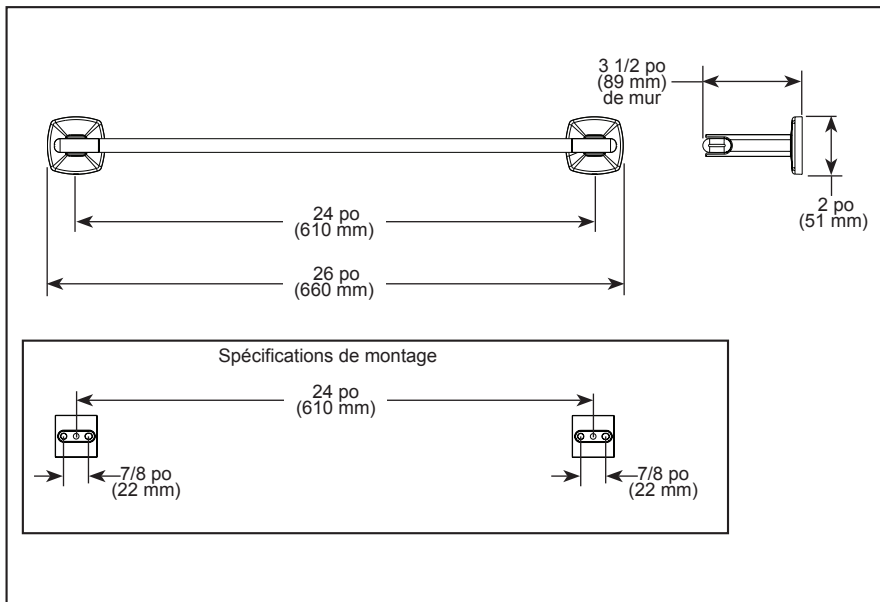

BRIZO®

ACCESSOIRES

- Collection Allaria^{MD}
- Porte-serviettes de 24 po (610 mm)

692467-▲

SPÉCIFICATIONS STANDARDS :

- Il est préférable de placer des supports en bois derrière toutes les surfaces murales. Si le blocage en bois n'est pas disponible, essayez de trouver un montant en bois pour fixer au moins une extrémité de cet accessoire.
- Quincaillerie et gabarit d'installation inclus avec le produit.
- Remarque : Les ancrages en plastique, les vis, les boulons à bascule et les supports de montage sont inclus avec la quincaillerie d'installation.
- Construction entièrement métallique

GARANTIE

- Pièces et finition – Garantie à vie limitée; ou pour les clients commerciaux, 10 ans pour les résidences multifamiliales (appartements et condominiums) et 5 ans pour tout autre usage commercial, dans tous les cas à compter de la date de réception du produit par l'acheteur initial ou son représentant autorisé (installateur, etc.).
- Veuillez consulter fr.brizofaucet.ca pour tous les détails de notre garantie limitée