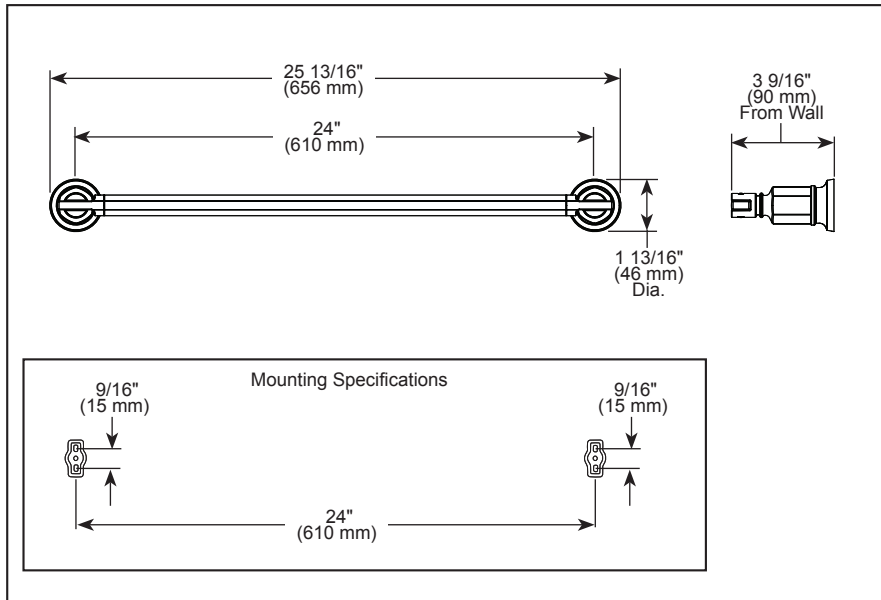

STANDARD SPECIFICATIONS:

- Wood blocking is preferable behind all wall surfaces. If wood blocking is not available, try finding a wood stud to anchor at least one end of this accessory.
- Mounting hardware and mounting instructions included with product.
- Note: Plastic anchors, screws, toggle bolts, and mounting brackets are included with the mounting hardware.
- All metal construction

WARRANTY

- Parts and Finish - Lifetime limited warranty; or for commercial purchasers, 10 years for multi-family residential (apartments and condominiums) and 5 years for all other commercial uses, in each case from the date the product is received by the original purchaser or their authorized representative (installation contractor, etc.).
- Please go to www.brizo.com for the complete details of our limited warranty