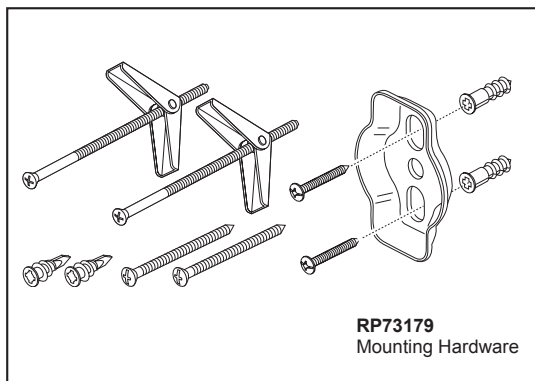

▲ Designate proper finish suffix

Brizo Kitchen & Bath Company reserves the right (1) to make changes in specifications and materials, and (2) to change or discontinue models, both without notice or obligation. Dimensions are for reference only. See current full-line price book or www.brizo.com for finish options and product availability.

Brizo Kitchen & Bath Company

55 E. 111th Street, Carmel, Indiana 46280
350 South Edgeware Road, St. Thomas, ON N5P 4L1
© 2026 Brizo Kitchen & Bath Company