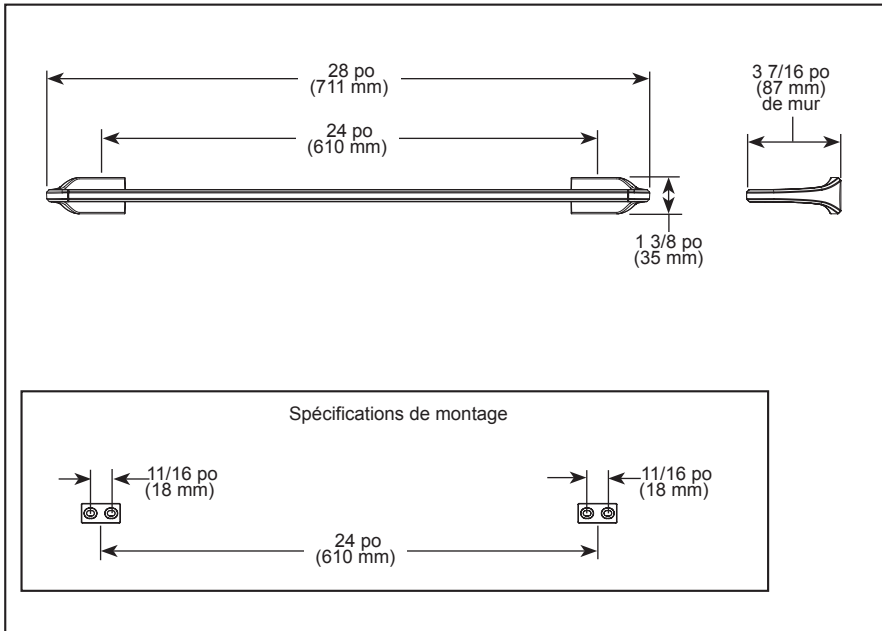

BRIZO®

ACCESSOIRES

- Collection Levoir^{MD}
- Porte-serviettes de 24 po (610 mm)

SPÉCIFICATIONS STANDARDS :

- Il est préférable de placer des supports en bois derrière toutes les surfaces murales. Si le blocage en bois n'est pas disponible, essayez de trouver un montant en bois pour fixer au moins une extrémité de cet accessoire.
- Quincaillerie et gabarit d'installation inclus avec le produit.
- Remarque : Les ancrages en plastique, les vis, les boulons à bascule et les supports de montage sont inclus avec la quincaillerie d'installation.

GARANTIE

- Pièces et finition – Garantie à vie limitée; ou pour les clients commerciaux, 10 ans pour les résidences multifamiliales (appartements et condominiums) et 5 ans pour tout autre usage commercial, dans tous les cas à compter de la date de réception du produit par l'acheteur initial ou son représentant autorisé (installateur, etc.).
- Veuillez consulter fr.brizofaucet.ca pour tous les détails de notre garantie limitée