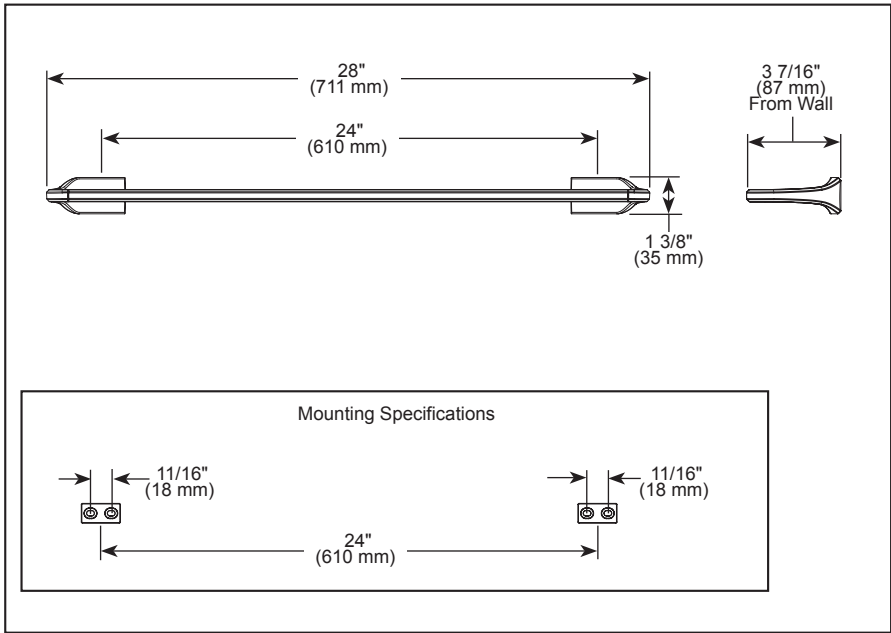

BRIZO®

ACCESSORIES

- Levoir® Collection
- 24" Towel Bar

STANDARD SPECIFICATIONS:

- Wood blocking is preferable behind all wall surfaces. If wood blocking is not available, try finding a wood stud to anchor at least one end of this accessory.
- Mounting hardware and mounting instructions included with product.
- Note: Plastic anchors, screws, toggle bolts, and mounting brackets are included with the mounting hardware.