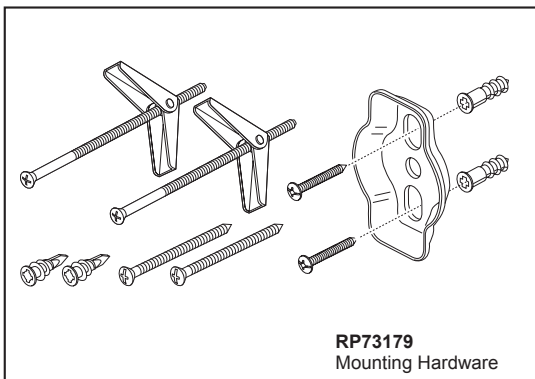

BRIZO®

ACCESSORIES

- Litze® Bath Collection
- Double Rotating Robe Hook

STANDARD SPECIFICATIONS:

- Wood blocking is preferable behind all wall surfaces. If wood blocking is not available, try finding a wood stud to anchor this accessory.
- Mounting hardware and mounting instructions included with product.
- Note: Plastic anchors, screw, toggle bolts, and mounting brackets are included with the mounting hardware.

WARRANTY

- Parts and Finish – Lifetime limited warranty; or for commercial purchasers, 10 years for multi-family residential (apartments and condominiums) and 5 years for all other commercial uses, in each case from the date the product is received by the original purchaser or their authorized representative (installation contractor, etc.).
- Please go to www.brizo.com for the complete details of our limited warranty.

▲ Designate proper finish suffix

Brizo Kitchen & Bath Company reserves the right (1) to make changes in specifications and materials, and (2) to change or discontinue models, both without notice or obligation. Dimensions are for reference only. See current full-line price book or www.brizo.com for finish options and product availability.

Brizo Kitchen & Bath Company

55 E. 111th Street, Carmel, Indiana 46280
350 South Edgeware Road, St. Thomas, ON N5P 4L1
© 2026 Brizo Kitchen & Bath Company