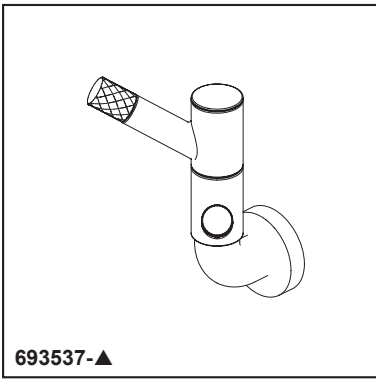

BRIZO®

ACCESSORIES

- Litze® Bath Collection
- Double Rotating Robe Hook

STANDARD SPECIFICATIONS:

- Wood blocking is preferable behind all wall surfaces. If wood blocking is not available, try finding a wood stud to anchor this accessory.
- Mounting hardware and mounting instructions included with product.
- Note: Plastic anchors, screw, toggle bolts, and mounting brackets are included with the mounting hardware.

WARRANTY

- Parts and Finish – Lifetime limited warranty; or for commercial purchasers, 10 years for multi-family residential (apartments and condominiums) and 5 years for all other commercial uses, in each case from the date the product is received by the original purchaser or their authorized representative (installation contractor, etc.).
- Please go to www.brizo.com for the complete details of our limited warranty.

▲ Designate proper finish suffix

Brizo Kitchen & Bath Company reserves the right (1) to make changes in specifications and materials, and (2) to change or discontinue models, both without notice or obligation. Dimensions are for reference only. See current full-line price book or www.brizo.com for finish options and product availability.

Brizo Kitchen & Bath Company

55 E. 111th Street, Carmel, Indiana 46280
350 South Edgeware Road, St. Thomas, ON N5P 4L1
© 2026 Brizo Kitchen & Bath Company