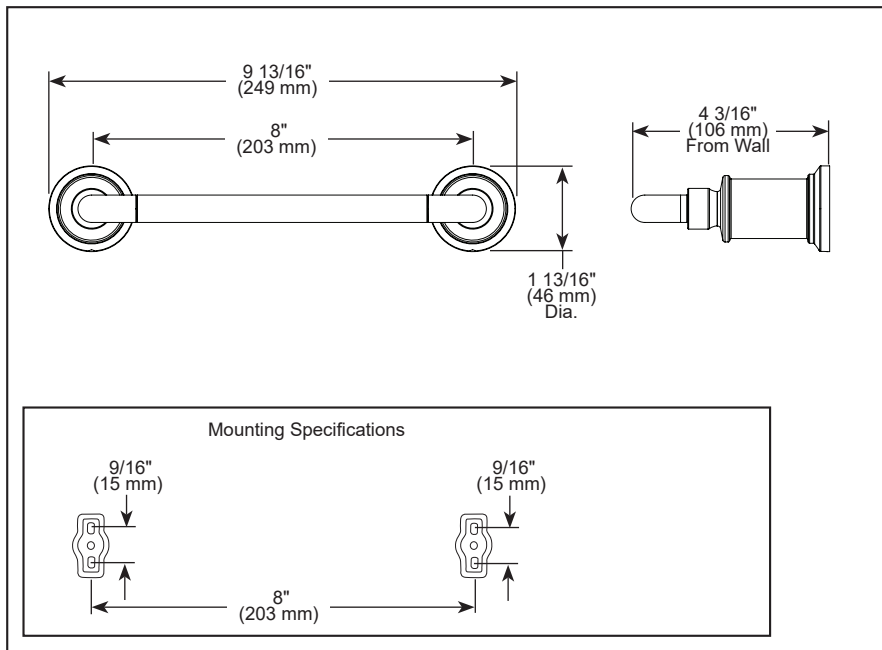

BRIZO®

ACCESSORIES

- Atavis® Collection
- 8" Mini Towel Bar

694742-▲

STANDARD SPECIFICATIONS:

- Wood blocking is preferable behind all wall surfaces. If wood blocking is not available, try finding a wood stud to anchor at least one end of this accessory.
- Mounting hardware and mounting instructions included with product.
- Note: Plastic anchors, screws, toggle bolts, and mounting brackets are included with the mounting hardware.