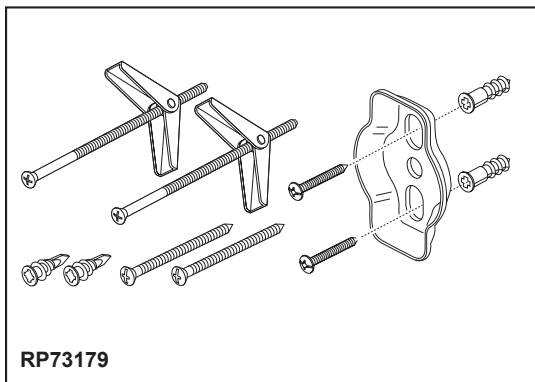

RP73179

▲ Designate proper finish suffix