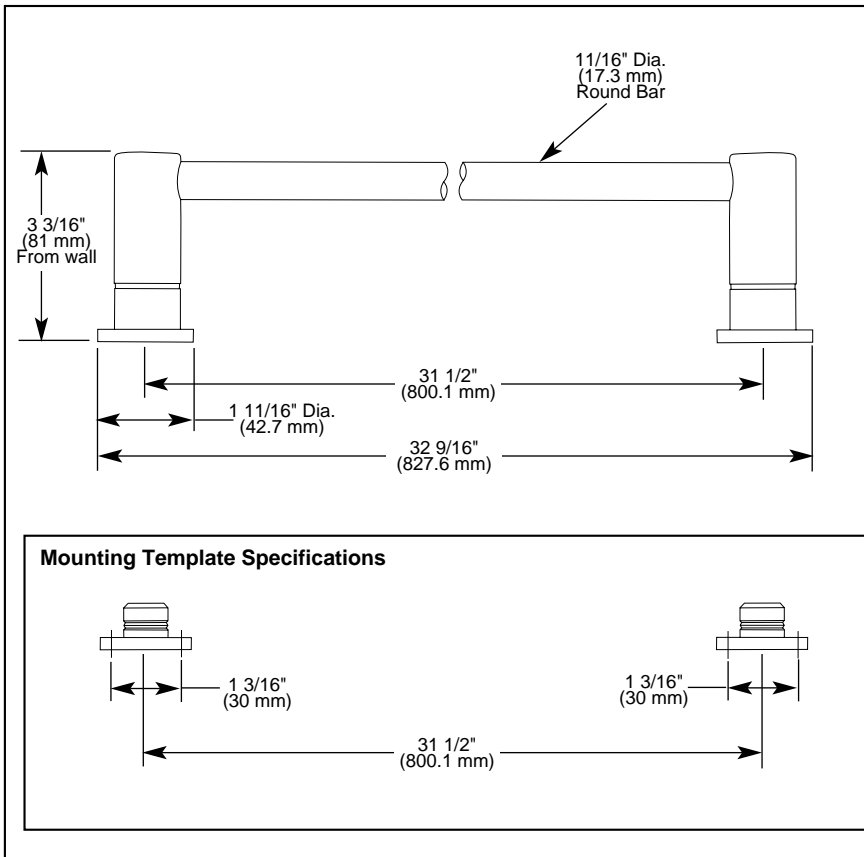

## ACCESSORIES

- Euro Series
- Coordinates with Quiescence™, Trevi™, and Riviera® Collections
- 31 1/2" Towel Bar

Submitted Model No.: \_\_\_\_\_

Specific Features: \_\_\_\_\_