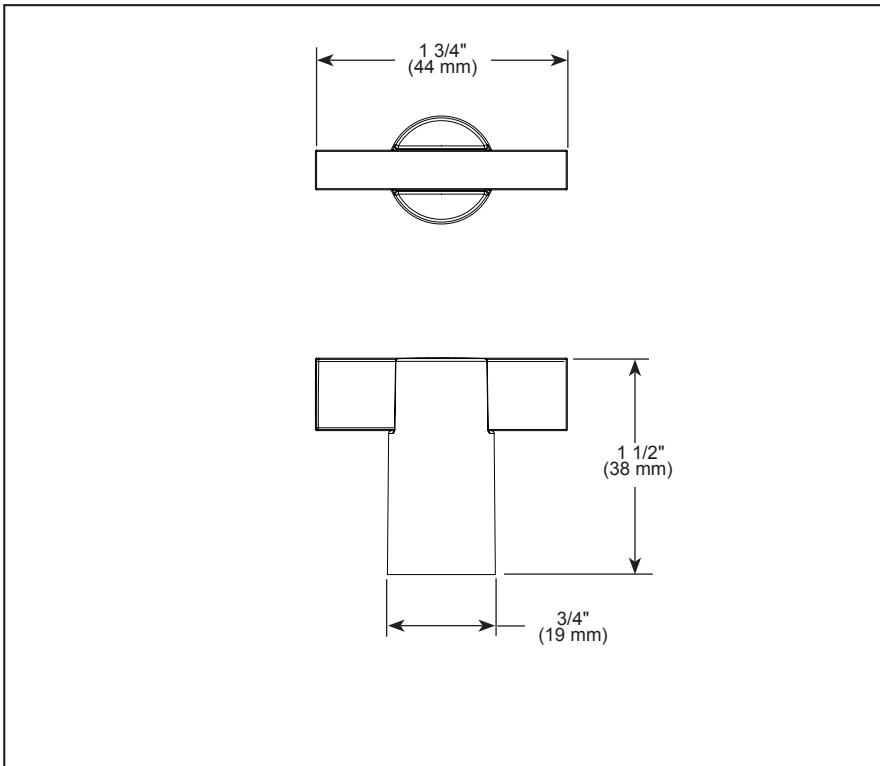

BRIZO®

ACCESSORIES

- Litze® Bath Collection
- Drawer Pull

STANDARD SPECIFICATIONS:

- Mounting hardware (8-32 UNC screw) included with product
- All metal construction. PCTK and NKTk finishes are metal construction with teak wood accent.
- Finishes match full Litze® suite

WARRANTY

- Parts and Finish – Lifetime limited warranty; or for commercial purchasers, 10 years for multi-family residential (apartments and condominiums) and 5 years for all other commercial uses, in each case from the date the product is received by the original purchaser or their authorized representative (installation contractor, etc)
- Please go to www.brizo.com for the complete details of our limited warranty.

▲ Designate proper finish suffix