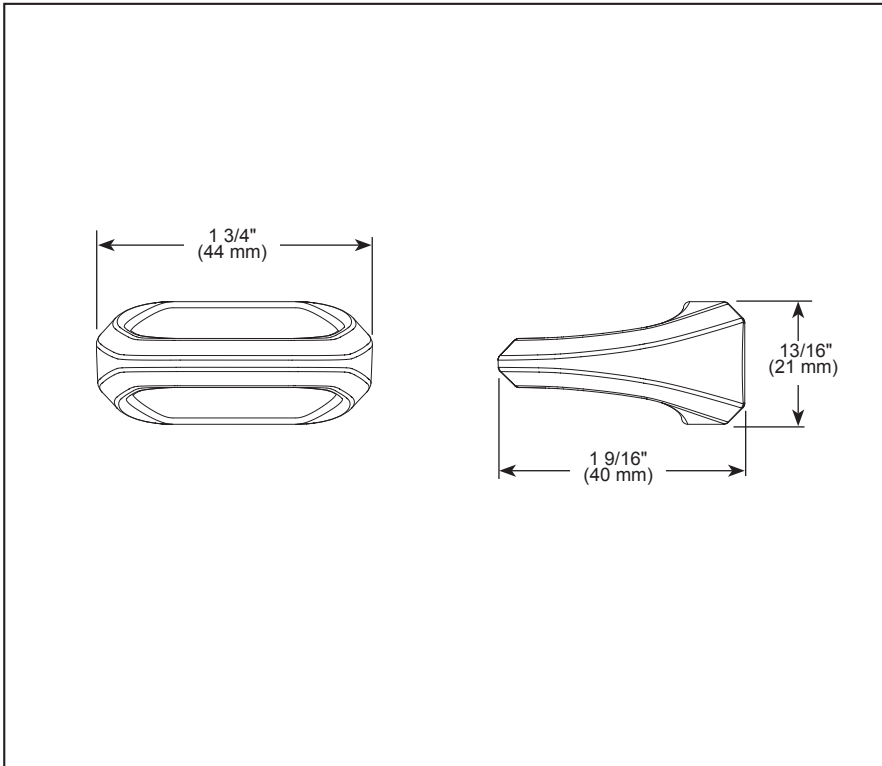

BRIZO®

ACCESSORIES

- Levoir® Bath Collection
- Drawer Knob

STANDARD SPECIFICATIONS:

- Mounting hardware (8-32 UNC screws) included with product

WARRANTY

- Parts and Finish – Lifetime limited warranty; or for commercial purchasers, 10 years for multi-family residential (apartments and condominiums) and 5 years for all other commercial uses, in each case from the date the product is received by the original purchaser or their authorized representative (installation contractor, etc.).
- Please go to www.brizo.com for the complete details of our limited warranty.

▲ Designate proper finish suffix