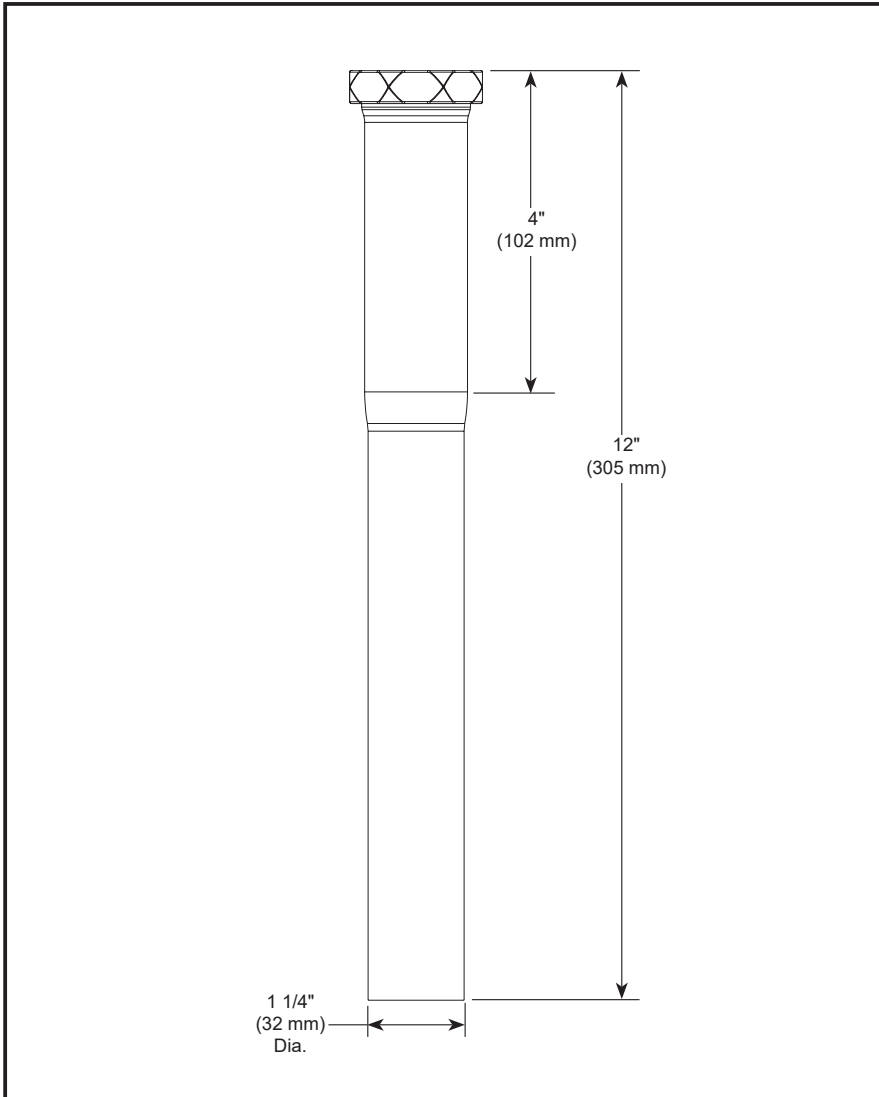

COMPLIES WITH:

- ASME A112.18.2 / CSA B125.2

▲ Designate proper finish suffix

Brizo Kitchen & Bath Company reserves the right (1) to make changes in specifications and materials, and (2) to change or discontinue models, both without notice or obligation. Dimensions are for reference only. See current full-line price book or www.brizo.com for finish options and product availability.

BSP-A-RP103667 Rev. B

Brizo Kitchen & Bath Company
55 E. 111th Street, Carmel, Indiana 46280
350 South Edgeware Road, St. Thomas, ON N5P 4L1
© 2025 Brizo Kitchen & Bath Company