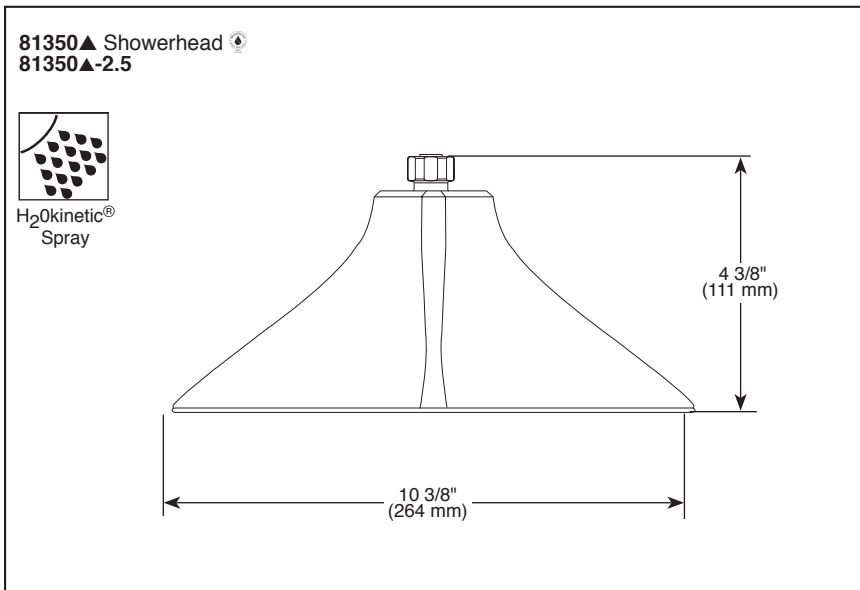

▲ Designate proper finish suffix

BRIZO®

TRIANGULAR RAINCAN SHOWERHEAD

■ Sotria™ Bath Collection

FEATURES:

- H₂O Kinetic Technology® single function showerhead

STANDARD SPECIFICATIONS:

- Max. 2.5 gpm @ 80 psi, 9.5 L/min @ 550 kPa (81350-2.5)
- Max. 1.75 gpm @ 80 psi, 6.6 L/min @ 550 kPa (81350)
- Finished sprayface matches shell finish
- Showerhead is intended for overhead raincan orientation only. Ball connector rotates and pivots.

WARRANTY

- Lifetime limited warranty on parts (other than electronic parts and batteries) and finishes: or, for commercial users, for 5 years from date of purchase.
- 5 year limited warranty on electronic parts (other than batteries); or, for commercial users, for 1 year from the date of purchase. No warranty is provided on batteries.

COMPLIES WITH:

- ASME A112.18.1 / CSA B125.1
- EPA WaterSense®