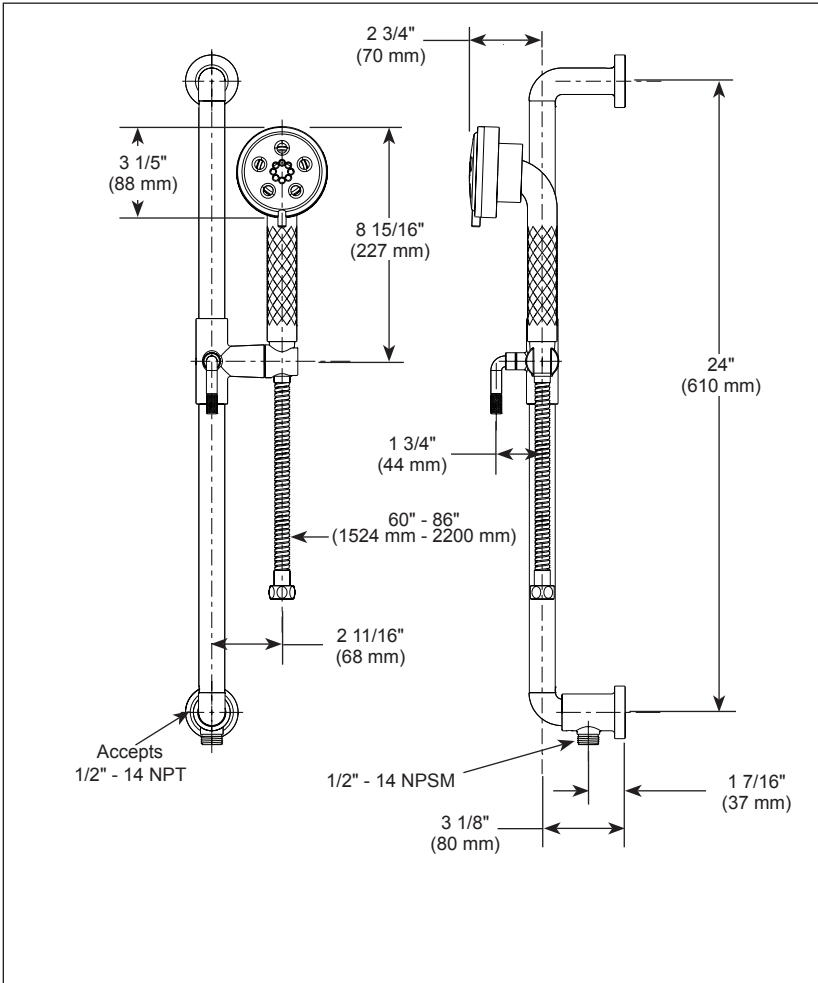

▲ Designate proper finish suffix

BRIZO®

HAND SHOWER WITH SLIDE BAR

■ Litze® Collection

FEATURES:

- Multi-Function Hand Shower Featuring H₂Okinetic® Technology

STANDARD SPECIFICATIONS:

- Max. flow rate 1.75 gpm @ 80 psi, 6.6 L/min @ 550 kPa
- 3 spray settings: H₂Okinetic® rinsing spray, massage spray and pause
- Wall bar with adjustable slide (allows for adjustable shower height). Not to be used as a grab bar.
- 60" - 86" (1524 mm - 2200 mm) stretchable finished metal hose
- Wall bar includes integrated elbow for hose connection
- Slide bar can be installed with hose connection on top if desired
- Multiple spray settings and pause feature - pause is a non-positive shut-off

WARRANTY

- Parts and Finish - Lifetime limited warranty; or for commercial purchasers, 10 years for multi-family residential (apartments and condominiums) and 5 years for all other commercial uses, in each case from the date the product is received by the original purchaser or their authorize representative (installation contractor, etc.).
- Please go to www.brizo.com for the complete details of our limited warranty.

COMPLIES WITH:

- ASME A112.18.1 / CSA B125.1 ♦
- EPA WaterSense®

♿ ICC/ANSI A117.1

- ♦ Your Brizo hand shower incorporates a backflow protection system that has been tested to be in compliance with ASME A112.18.3 and ASME A112.18.1/CSA B125.1. It incorporates two certified check valves in series, which operate independently and are integral, non-serviceable parts of the wand assembly.

Brizo Kitchen & Bath Company reserves the right (1) to make changes in specifications and materials, and (2) to change or discontinue models, both without notice or obligation. Dimensions are for reference only. See current full-line price book or www.brizo.com for finish options and product availability.

Brizo Kitchen & Bath Faucet Company

55 E. 111th Street, Carmel, IN 46280
350 South Edgeware Road, St. Thomas, ON N5P 4L1
© 2026 Brizo Kitchen & Bath Faucet Company