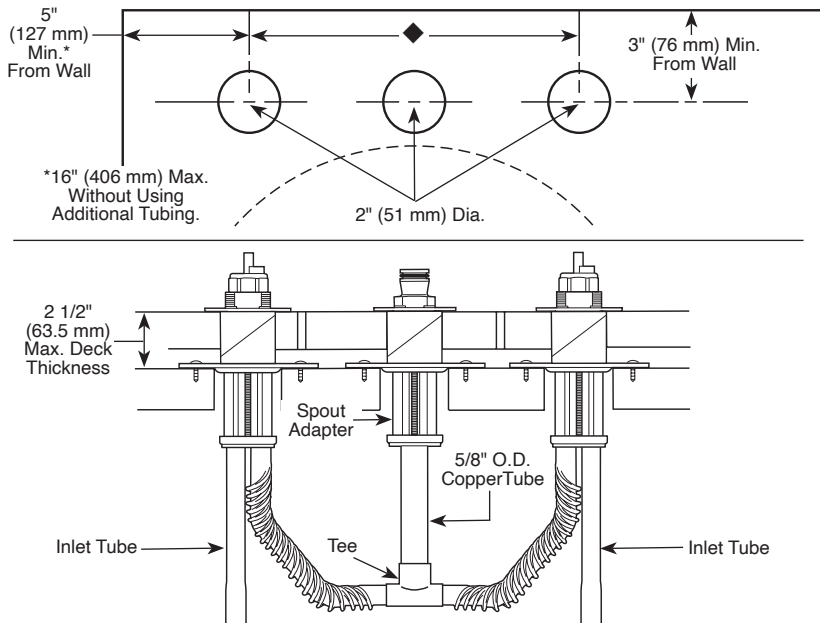

BRIZO®

ROUGH-IN KIT

- R62707
- Two Handle Roman Tub Rough-In Kit
- Flexible Deck or Ledge Mount
- Adjustable Rough-In for Thin or Thick Deck Installations
- Installed Before Mud and tile Applied in Thick Deck Situation
- Temperature and Volume Controlled with Handles
- Trim Kit Must Also be Ordered to Complete Installation

Finished Deck (Standard) Installation

Finished Deck (Thick Tile) Installation

STANDARD SPECIFICATIONS

- Washerless ceramic valves.
- Three hole installation.
- 5/8" O.D. copper supply inlet tubes.
- 5/8" O.D. corrugated copper supply outlet tubes.
- Widespread 16" (406 mm) maximum centers without using additional tubing.
- Solid fabricated brass end valves and spout body.
- Control mechanism shall be of the rotating cylinder type with ceramic plate and 180° rotation, with replaceable ceramic seats operating in stainless steel lined sockets.
- Hot and cold stems are interchangeable.
- Temperature and volume controlled with handles.
- All operating parts shall be replaceable from the top.
- ◆ NOTE: Trim kit must also be ordered to complete installation. Refer to separate trim kit specifications to determine the best rough-in kit and handle spacing for your situation. Spacing could be 8" - 16" (203 mm - 406 mm).