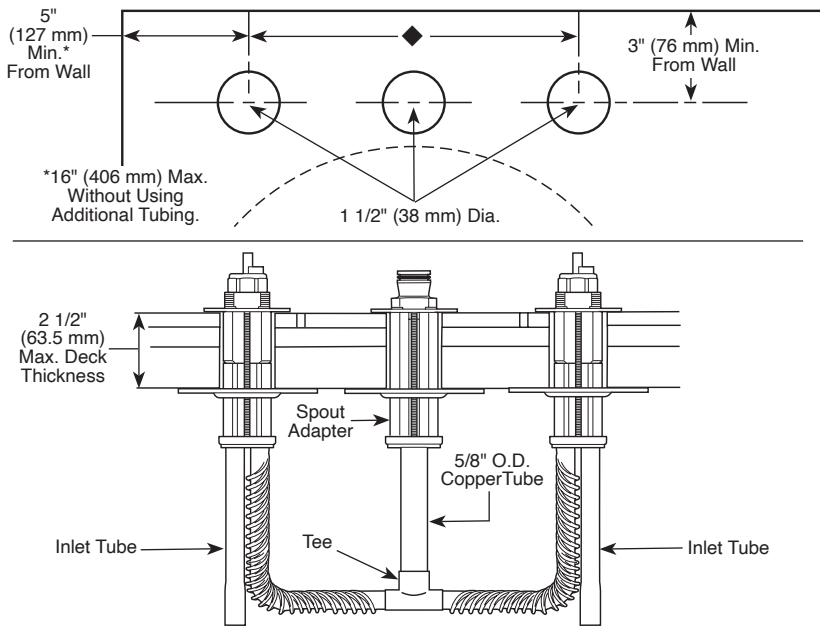

BRIZO®

ROUGH-IN KIT

- R62707
- Two Handle Roman Tub Rough-In Kit
- Flexible Deck or Ledge Mount
- Adjustable Rough-In for Thin or Thick Deck Installations
- Installed Before Mud and tile Applied in Thick Deck Situation
- Temperature and Volume Controlled with Handles
- Trim Kit Must Also be Ordered to Complete Installation

Finished Deck (Standard) Installation

Finished Deck (Thick Tile) Installation

STANDARD SPECIFICATIONS

- Washerless ceramic valves.
- Three hole installation.
- 5/8" O.D. copper supply inlet tubes.
- 5/8" O.D. corrugated copper supply outlet tubes.
- Widespread 16" (406 mm) maximum centers without using additional tubing.
- Solid fabricated brass end valves and spout body.
- Control mechanism shall be of the rotating cylinder type with ceramic plate and 180° rotation, with replaceable ceramic seats operating in stainless steel lined sockets.
- Hot and cold stems are interchangeable.
- Temperature and volume controlled with handles.
- All operating parts shall be replaceable from the top.
- ◆ NOTE: Trim kit must also be ordered to complete installation. Refer to separate trim kit specifications to determine the best rough-in kit and handle spacing for your situation. Spacing could be 8" - 16" (203 mm - 406 mm).