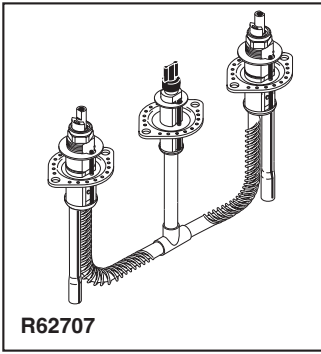

BRIZO®

ROUGH-IN KIT

- R62707
- Two Handle Roman Tub Rough-In Kit
- Flexible Deck or Ledge Mount
- Adjustable Rough-In for Thin or Thick Deck Installations
- Installed Before Mud and tile Applied in Thick Deck Situation
- Temperature and Volume Controlled with Handles
- Trim Kit Must Also be Ordered to Complete Installation

Finished Deck (Standard) Installation

Finished Deck (Thick Tile) Installation

STANDARD SPECIFICATIONS

- Washerless ceramic valves.
- Three hole installation.
- 5/8" O.D. copper supply inlet tubes.
- 5/8" O.D. corrugated copper supply outlet tubes.
- Widespread 16" (406 mm) maximum centers without using additional tubing.
- Solid fabricated brass end valves and spout body.
- Control mechanism shall be of the rotating cylinder type with ceramic plate and 180° rotation, with replaceable ceramic seats operating in stainless steel lined sockets.
- Hot and cold stems are interchangeable.
- Temperature and volume controlled with handles.
- All operating parts shall be replaceable from the top.
- ◆ NOTE: Trim kit must also be ordered to complete installation. Refer to separate trim kit specifications to determine the best rough-in kit and handle spacing for your situation. Spacing could be 8" - 16" (203 mm - 406 mm).