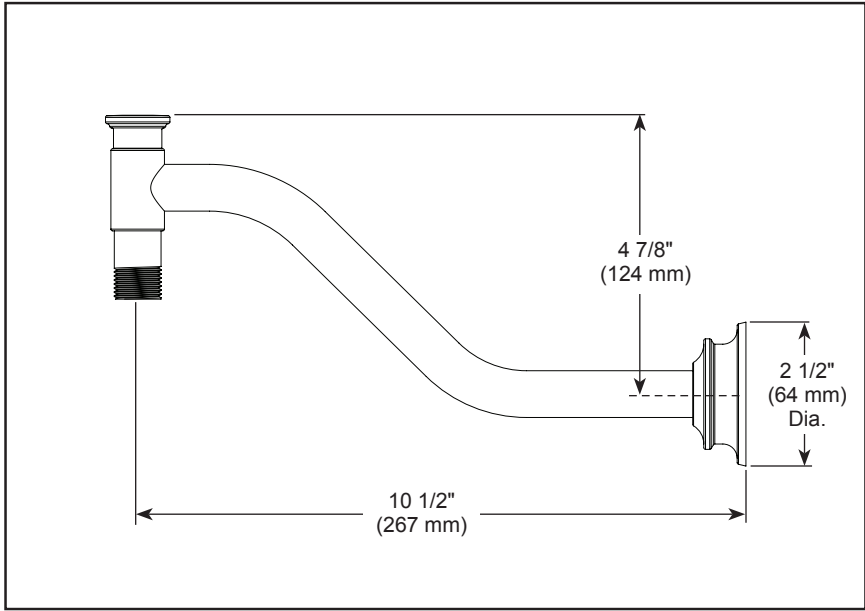

BRIZO®

SHOWER ARM AND FLANGE

■ Invari® Bath Collection

STANDARD SPECIFICATIONS:

- 1/2" NPT threads
- Solid brass construction

WARRANTY

- Parts and Finish - Lifetime limited warranty; or for commercial purchasers, 10 years for multi-family residential (apartments and condominiums) and 5 years for all other commercial uses, in each case from the date the product is received by the original purchaser or their authorized representative (installation contractor, etc.).
- Please go to www.brizo.com for the complete details of our limited warranty.

COMPLIES WITH:

- ASME A112.18.1 / CSA B125.1

▲ Designate Proper Finish Suffix

Brizo Kitchen & Bath Company reserves the right (1) to make changes in specifications and materials, and (2) to change or discontinue models, both without notice or obligation. Dimensions are for reference only. See current full-line price book or www.brizo.com for finish options and product availability.

BSP-B-RP100326 Rev. C

Brizo Kitchen & Bath Faucet Company

55 E. 111th Street, Carmel, IN 46280
350 South Edgeware Road, St. Thomas, ON N5P 4L1
© 2026 Brizo Kitchen & Bath Faucet Company