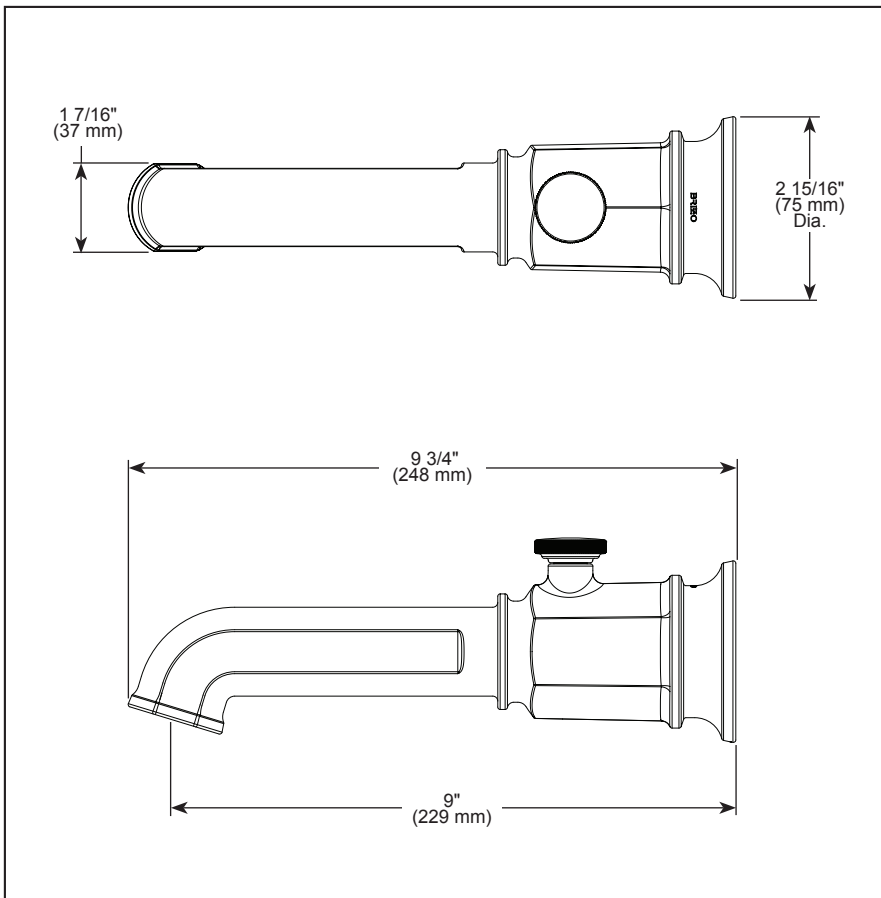

BRIZO®

DIVERTER TUB SPOUT

■ Invari® Bath Collection

STANDARD SPECIFICATIONS:

- Pull-up diverter tub spout
- Solid brass construction
- Spout features hidden stream straightener
- Universal adapter included (RP90472) allows for sweat or slip onto 1/2" CWT or thread onto 1/2" NPT

WARRANTY

- Parts and Finish - Lifetime limited warranty; or for commercial purchasers, 10 years for multi-family residential (apartments and condominiums) and 5 years for all other commercial uses, in each case from the date the product is received by the original purchaser or their authorized representative (installation contractor, etc.).
- Please go to www.brizo.com for the complete details of our limited warranty.

COMPLIES WITH:

- ASME A112.18.1 / CSA B125.1

▲ Designate Proper Finish Suffix

Brizo Kitchen & Bath Company reserves the right (1) to make changes in specifications and materials, and (2) to change or discontinue models, both without notice or obligation. Dimensions are for reference only. See current full-line price book or www.brizo.com for finish options and product availability.

Brizo Kitchen & Bath Faucet Company

55 E. 111th Street, Carmel, IN 46280
350 South Edgeware Road, St. Thomas, ON N5P 4L1
© 2026 Brizo Kitchen & Bath Faucet Company