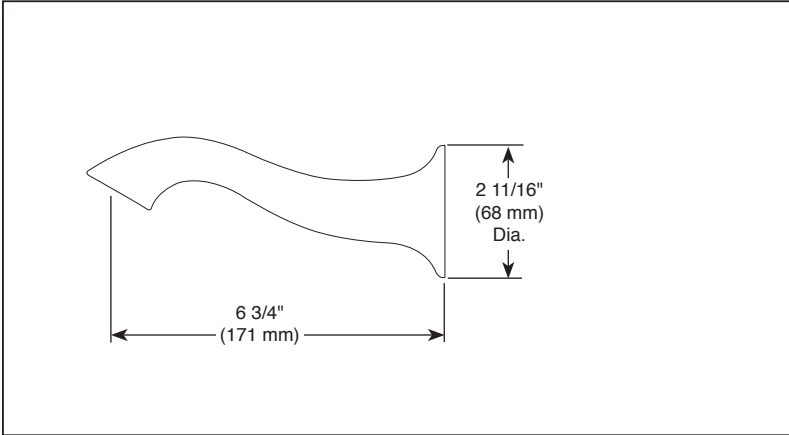

COMPLIES WITH:

- ASME A112.18.1 / CSA B125.1

▲ Designate Proper Finish Suffix

Brizo Kitchen & Bath Company reserves the right (1) to make changes in specifications and materials, and (2) to change or discontinue models, both without notice or obligation. Dimensions are for reference only. See current full-line price book or www.brizo.com for finish options and product availability.

BSP-B-RP48040 Rev. B

Brizo Kitchen & Bath Faucet Company

55 E. 111th Street, Carmel, IN 46280
350 South Edgeware Road, St. Thomas, ON N5P 4L1
© 2025 Brizo Kitchen & Bath Faucet Company