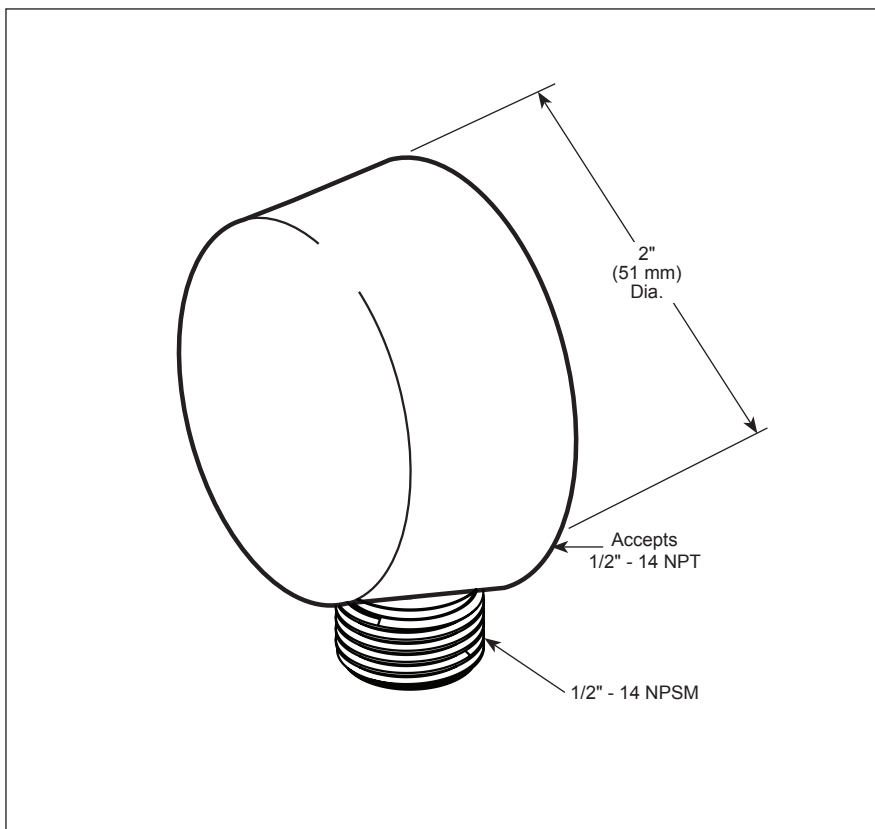

BRIZO®

WALL ELBOW AND GASKET

STANDARD SPECIFICATIONS:

- Required for slidebar or wall mount handshower holders that do not offer an integrated hose connection

WARRANTY

- Parts and Finish - Lifetime limited warranty; or for commercial purchasers, 10 years for multi-family residential (apartments and condominiums) and 5 years for all other commercial uses, in each case from the date the product is received by the original purchaser or their authorized representative (installation contractor, etc.).
- Please go to www.brizo.com for the complete details of our limited warranty.

COMPLIES WITH:

- ASME A112.18.1 / CSA B125.1

▲ Designate Proper Finish Suffix

Brizo Kitchen & Bath Company reserves the right (1) to make changes in specifications and materials, and (2) to change or discontinue models, both without notice or obligation. Dimensions are for reference only. See current full-line price book or www.brizo.com for finish options and product availability.

BSP-B-RP70614 Rev. C

Brizo Kitchen & Bath Faucet Company

55 E. 111th Street, Carmel, IN 46280
350 South Edgeware Road, St. Thomas, ON N5P 4L1
© 2026 Brizo Kitchen & Bath Faucet Company