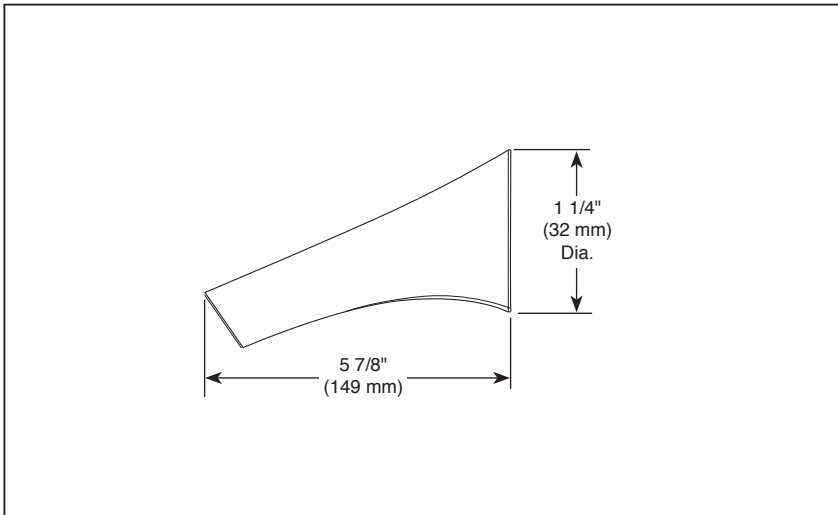

BRIZO®

SHOWER ARM

■ Sotria® Bath Collection

STANDARD SPECIFICATIONS:

- Solid brass construction
- 1/2" NPT threads
- For use with 87330-▲ shower head only

WARRANTY

- Parts and Finish - Lifetime limited warranty; or for commercial purchasers, 10 years for multi-family residential (apartments and condominiums) and 5 years for all other commercial uses, in each case from the date the product is received by the original purchaser or their authorized representative (installation contractor, etc.).
- Please go to www.brizo.com for the complete details of our limited warranty.

COMPLIES WITH:

- ASME A112.18.1 / CSA B125.1

▲ Designate proper finish suffix

Brizo Kitchen & Bath Company reserves the right (1) to make changes in specifications and materials, and (2) to change or discontinue models, both without notice or obligation. Dimensions are for reference only. See current full-line price book or www.brizo.com for finish options and product availability.

Brizo Kitchen & Bath Faucet Company

55 E. 111th Street, Carmel, IN 46280
350 South Edgeware Road, St. Thomas, ON N5P 4L1
© 2025 Brizo Kitchen & Bath Faucet Company