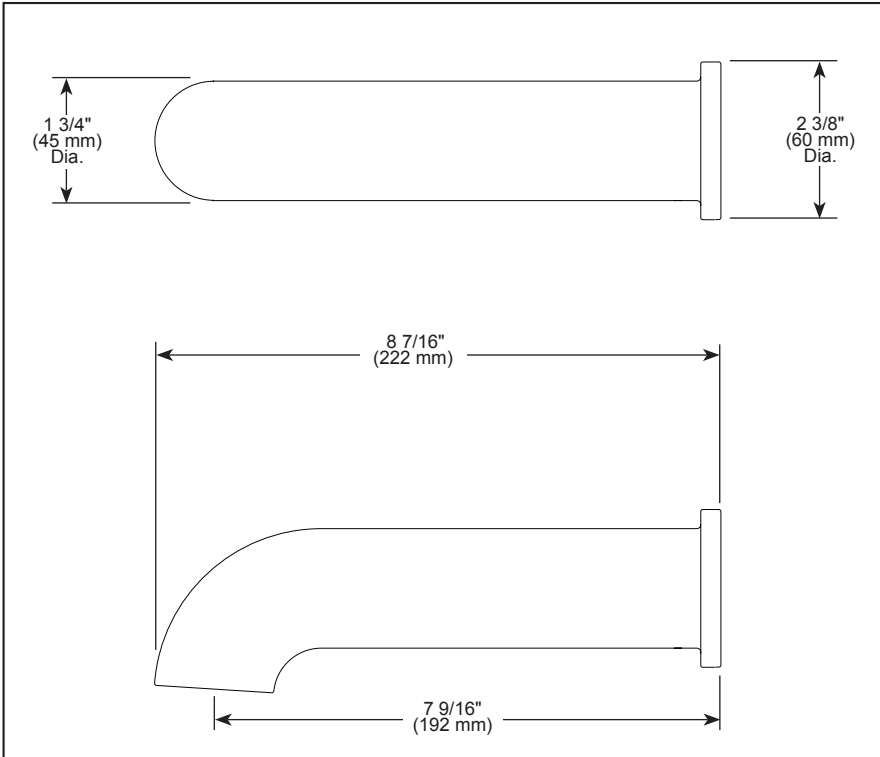

BRIZO®

NON-DIVERTER TUB SPOUT

■ Litze® Bath Collection

STANDARD SPECIFICATIONS:

- Non-diverter tub spout
- Solid brass construction
- Universal adapter included (RP90472) allows for sweat or slip onto 1/2" CWT or thread onto 1/2" NPT
- Spout features hidden stream straightener
- Tub spout can be installed with shower diverter systems

WARRANTY

- Parts and Finish - Lifetime limited warranty; or for commercial purchasers, 10 years for multi-family residential (apartments and condominiums) and 5 years for all other commercial uses, in each case from the date the product is received by the original purchaser or their authorized representative (installation contractor, etc.).
- Please go to www.brizo.com for the complete details of our limited warranty.

COMPLIES WITH:

- ASME A112.18.1 / CSA B125.1

▲ Designate proper finish suffix

Brizo Kitchen & Bath Company reserves the right (1) to make changes in specifications and materials, and (2) to change or discontinue models, both without notice or obligation. Dimensions are for reference only. See current full-line price book or www.brizo.com for finish options and product availability.

BSP-B-RP81435 Rev. E

Brizo Kitchen & Bath Faucet Company

55 E. 111th Street, Carmel, IN 46280
350 South Edgeware Road, St. Thomas, ON N5P 4L1
© 2026 Brizo Kitchen & Bath Faucet Company