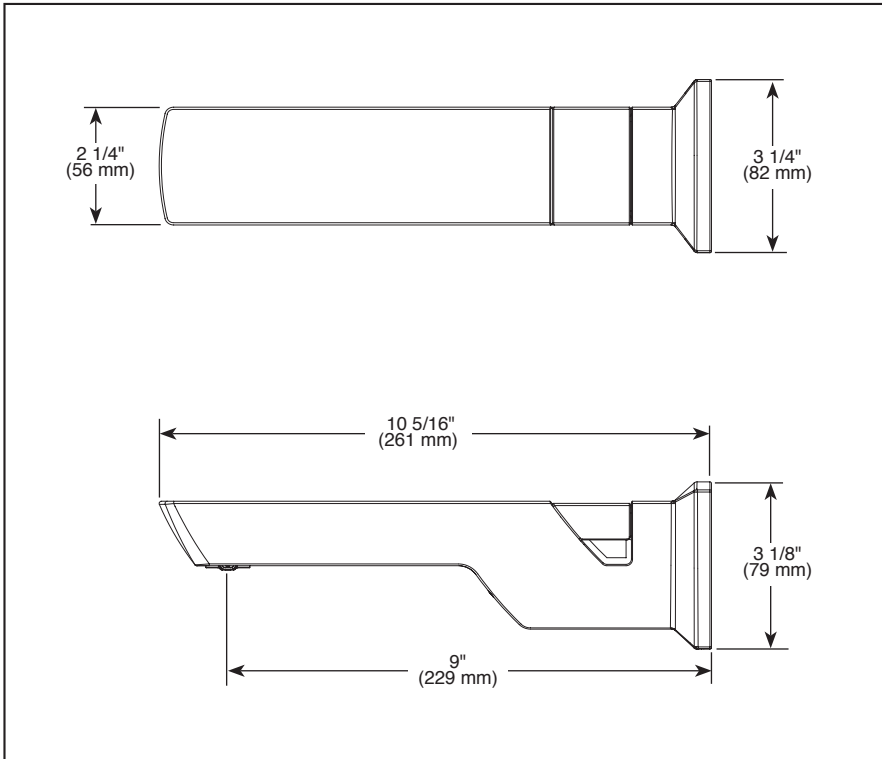

COMPLIES WITH:

- ASME A112.18.1 / CSA B125.1

▲ Designate proper finish suffix

Brizo Kitchen & Bath Company reserves the right (1) to make changes in specifications and materials, and (2) to change or discontinue models, both without notice or obligation. Dimensions are for reference only. See current full-line price book or www.brizo.com for finish options and product availability.

BSP-B-RP90568 Rev. C

Brizo Kitchen & Bath Faucet Company

55 E. 111th Street, Carmel, IN 46280
350 South Edgeware Road, St. Thomas, ON N5P 4L1
© 2025 Brizo Kitchen & Bath Faucet Company