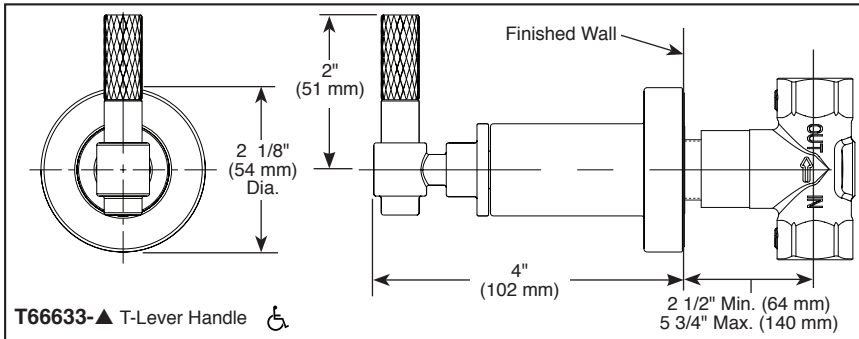

BRIZO®

SENSORI® VOLUME CONTROL TRIM

- Litze® Bath Collection
- Volume Control Trim

STANDARD SPECIFICATIONS

- Must also order R35600 Rough-In.
- 90° handle rotation controls volume only.
- Volume control flows up to 16.2 gpm @ 60 psi
- Maximum flow 8.2 gpm @ 60 psi per volume control when paired with Sensori Thermostatic trim.
- Volume controls are required for every outlet and every set of body sprays (up to max flow).
- All parts are replaceable from the front.
- Recommended working pressure of 45-80 PSI.
- Volume control only; must be used with temperature control device.
- Rough can accommodate up to 3 1/4" wall thickness. NOTE: some applications may require stem extender RP100304.

WARRANTY

- Parts and Finish - Lifetime limited warranty; or for commercial purchasers, 10 years for multi-family residential (apartments and condominiums) and 5 years for all other commercial uses, in each case from the date the product is received by the original purchaser or their authorized representative (installation contractor, etc.).
- Please go to www.brizo.com for the complete details of our limited warranty.

COMPLIES WITH:

- ASME A112.18.1 / CSA B125.1
- ♿ ICC/ANSI A117.1

▲ Designate proper finish suffix

Brizo Kitchen & Bath Company reserves the right (1) to make changes in specifications and materials, and (2) to change or discontinue models, both without notice or obligation. Dimensions are for reference only. See current full-line price book or www.brizo.com for finish options and product availability.

BSP-B-T66632 Rev. H

Brizo Kitchen & Bath Faucet Company

55 E. 111th Street, Carmel, IN 46280
350 South Edgeware Road, St. Thomas, ON N5P 4L1
© 2026 Brizo Kitchen & Bath Faucet Company