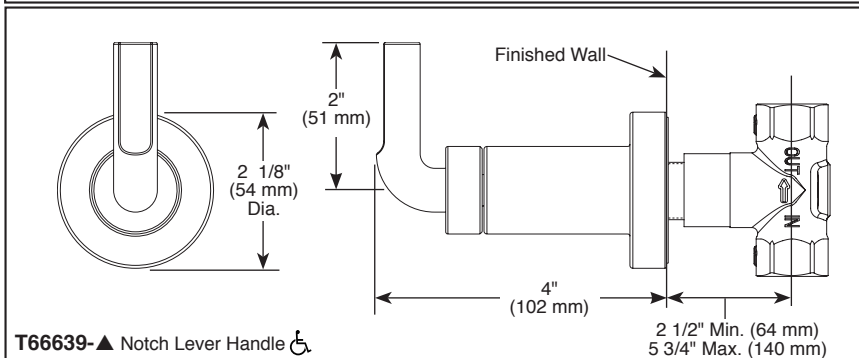

BRIZO®

SENSORI® VOLUME CONTROL TRIM

- Litze® Bath Collection
- Volume Control Trim

STANDARD SPECIFICATIONS

- Must also order R35600 Rough-In.
- 90° handle rotation controls volume only.
- Volume control flows up to 16.2 gpm @ 60 psi
- Maximum flow 8.2 gpm @ 60 psi per volume control when paired with Sensori Thermostatic trim.
- Volume controls are required for every outlet and every set of body sprays (up to max flow).
- All parts are replaceable from the front.
- Recommended working pressure of 45-80 PSI.
- Volume control only; must be used with temperature control device.
- Rough can accommodate up to 3 1/4" wall thickness. NOTE: some applications may require stem extender RP100304.

WARRANTY

- Parts and Finish - Lifetime limited warranty; or for commercial purchasers, 10 years for multi-family residential (apartments and condominiums) and 5 years for all other commercial uses, in each case from the date the product is received by the original purchaser or their authorized representative (installation contractor, etc.).
- Please go to www.brizo.com for the complete details of our limited warranty.

COMPLIES WITH:

- ASME A112.18.1 / CSA B125.1
- ♿ ICC/ANSI A117.1

▲ Designate proper finish suffix

Brizo Kitchen & Bath Company reserves the right (1) to make changes in specifications and materials, and (2) to change or discontinue models, both without notice or obligation. Dimensions are for reference only. See current full-line price book or www.brizo.com for finish options and product availability.

BSP-B-T66632 Rev. H

Brizo Kitchen & Bath Faucet Company

55 E. 111th Street, Carmel, IN 46280
350 South Edgeware Road, St. Thomas, ON N5P 4L1
© 2026 Brizo Kitchen & Bath Faucet Company