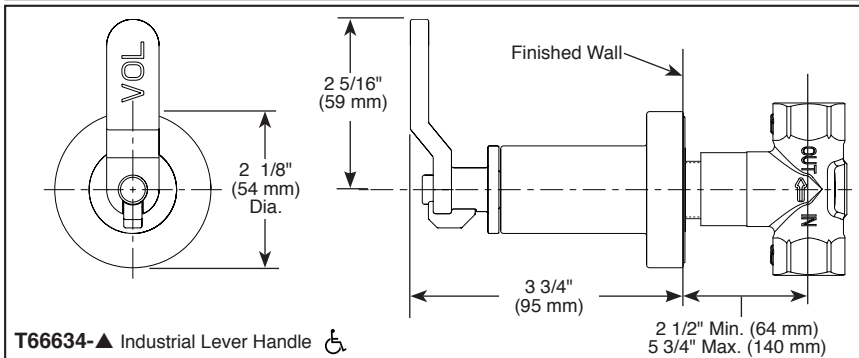

BRIZO®

SENSORI® VOLUME CONTROL TRIM

- Litze® Bath Collection
- Volume Control Trim

STANDARD SPECIFICATIONS

- Must also order R35600 Rough-In.
- 90° handle rotation controls volume only.
- Volume control flows up to 16.2 gpm @ 60 psi
- Maximum flow 8.2 gpm @ 60 psi per volume control when paired with Sensori Thermostatic trim.
- Volume controls are required for every outlet and every set of body sprays (up to max flow).
- All parts are replaceable from the front.
- Recommended working pressure of 45-80 PSI.
- Volume control only; must be used with temperature control device.
- Rough can accommodate up to 3 1/4" wall thickness. NOTE: some applications may require stem extender RP100304.

WARRANTY

- Parts and Finish - Lifetime limited warranty; or for commercial purchasers, 10 years for multi-family residential (apartments and condominiums) and 5 years for all other commercial uses, in each case from the date the product is received by the original purchaser or their authorized representative (installation contractor, etc.).
- Please go to www.brizo.com for the complete details of our limited warranty.

COMPLIES WITH:

- ASME A112.18.1 / CSA B125.1
- ♿ ICC/ANSI A117.1

▲ Designate proper finish suffix

Brizo Kitchen & Bath Company reserves the right (1) to make changes in specifications and materials, and (2) to change or discontinue models, both without notice or obligation. Dimensions are for reference only. See current full-line price book or www.brizo.com for finish options and product availability.

BSP-B-T66632 Rev. H

Brizo Kitchen & Bath Faucet Company

55 E. 111th Street, Carmel, IN 46280
350 South Edgeware Road, St. Thomas, ON N5P 4L1
© 2026 Brizo Kitchen & Bath Faucet Company