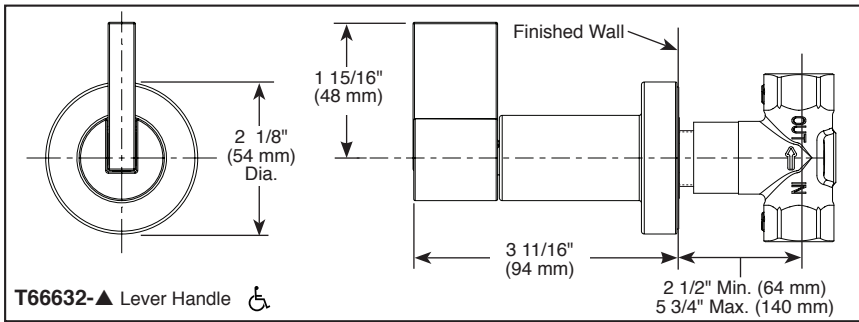

BRIZO®

SENSORI® VOLUME CONTROL TRIM

- Litze® Bath Collection
- Volume Control Trim

STANDARD SPECIFICATIONS

- Must also order R35600 Rough-In.
- 90° handle rotation controls volume only.
- Volume control flows up to 16.2 gpm @ 60 psi
- Maximum flow 8.2 gpm @ 60 psi per volume control when paired with Sensori Thermostatic trim.
- Volume controls are required for every outlet and every set of body sprays (up to max flow).
- All parts are replaceable from the front.
- Recommended working pressure of 45-80 PSI.
- Volume control only; must be used with temperature control device.
- Rough can accommodate up to 3 1/4" wall thickness. NOTE: some applications may require stem extender RP100304.

WARRANTY

- Parts and Finish - Lifetime limited warranty; or for commercial purchasers, 10 years for multi-family residential (apartments and condominiums) and 5 years for all other commercial uses, in each case from the date the product is received by the original purchaser or their authorized representative (installation contractor, etc.).
- Please go to www.brizo.com for the complete details of our limited warranty.

COMPLIES WITH:

- ASME A112.18.1 / CSA B125.1
- ♿ ICC/ANSI A117.1

▲ Designate proper finish suffix

Brizo Kitchen & Bath Company reserves the right (1) to make changes in specifications and materials, and (2) to change or discontinue models, both without notice or obligation. Dimensions are for reference only. See current full-line price book or www.brizo.com for finish options and product availability.

BSP-B-T66632 Rev. H

Brizo Kitchen & Bath Faucet Company

55 E. 111th Street, Carmel, IN 46280
350 South Edgeware Road, St. Thomas, ON N5P 4L1
© 2026 Brizo Kitchen & Bath Faucet Company