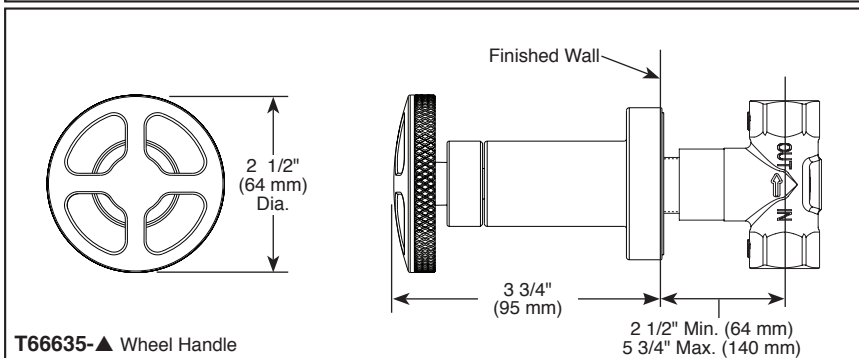

BRIZO®

SENSORI® VOLUME CONTROL TRIM

- Litze® Bath Collection
- Volume Control Trim

STANDARD SPECIFICATIONS

- Must also order R35600 Rough-In.
- 90° handle rotation controls volume only.
- Volume control flows up to 16.2 gpm @ 60 psi
- Maximum flow 8.2 gpm @ 60 psi per volume control when paired with Sensori Thermostatic trim.
- Volume controls are required for every outlet and every set of body sprays (up to max flow).
- All parts are replaceable from the front.
- Recommended working pressure of 45-80 PSI.
- Volume control only; must be used with temperature control device.
- Rough can accommodate up to 3 1/4" wall thickness. NOTE: some applications may require stem extender RP100304.

WARRANTY

- Parts and Finish - Lifetime limited warranty; or for commercial purchasers, 10 years for multi-family residential (apartments and condominiums) and 5 years for all other commercial uses, in each case from the date the product is received by the original purchaser or their authorized representative (installation contractor, etc.).
- Please go to www.brizo.com for the complete details of our limited warranty.

COMPLIES WITH:

- ASME A112.18.1 / CSA B125.1
- ♿ ICC/ANSI A117.1

▲ Designate proper finish suffix

Brizo Kitchen & Bath Company reserves the right (1) to make changes in specifications and materials, and (2) to change or discontinue models, both without notice or obligation. Dimensions are for reference only. See current full-line price book or www.brizo.com for finish options and product availability.

BSP-B-T66632 Rev. H

Brizo Kitchen & Bath Faucet Company

55 E. 111th Street, Carmel, IN 46280
350 South Edgeware Road, St. Thomas, ON N5P 4L1
© 2026 Brizo Kitchen & Bath Faucet Company