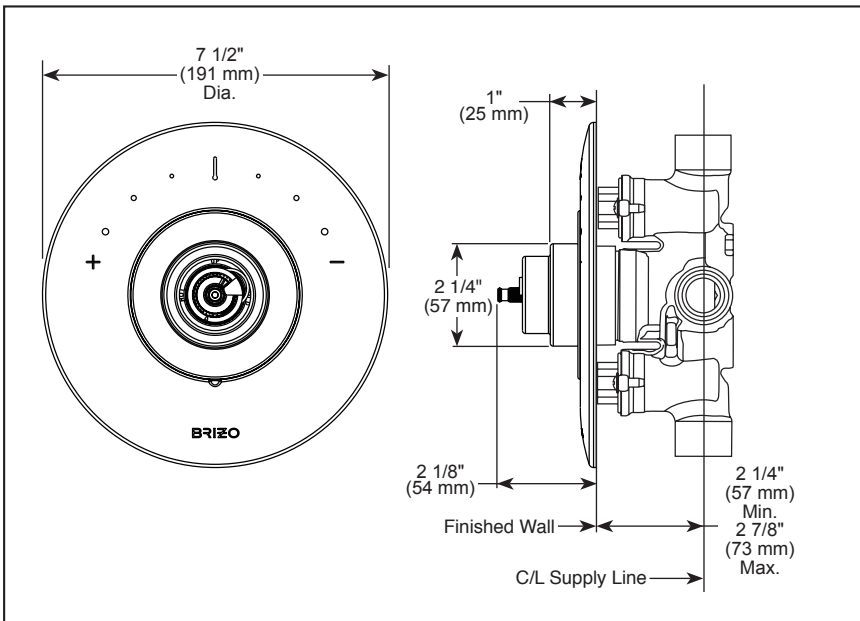

BRIZO®

SENSORI® THERMOSTATIC VALVE TRIM

- Odin® Collection
- Thermostatic Control Trim

FEATURES:

- Sensori® thermostatic control

STANDARD SPECIFICATIONS:

- Must also order R35000-WS rough valve body
- Includes Sensori® thermostatic cartridge
- Thermostatic wax element maintains the outlet temp to +/- 3.6° F
- Handle controls temperature only; must be used with one or more Sensori® volume controls
- Field adjustable to limit rotation into hot water zone
- All parts are replaceable from the front of the valve
- Adjusts for up to 5/8" wall thickness. Optional extension kit (RP72604) available.
- Must order handles separately. See handle options below.

WARRANTY

- Parts and Finish - Lifetime limited warranty; or for commercial purchasers, 10 years for multi-family residential (apartments and condominiums) and 5 years for all other commercial uses, in each case from the date the product is received by the original purchaser or their authorized representative (installation contractor, etc.).
- Please go to www.brizo.com for the complete details of our limited warranty.

COMPLIES WITH:

- ASME A112.18.1 / CSA B125.1
- ASSE 1016 / ASME A112.1016 / CSA B125.16
- ICC/ANSI A117.1