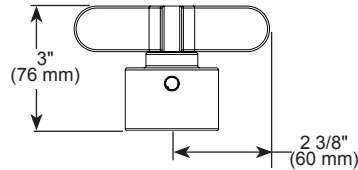

### STANDARD SPECIFICATIONS:

- Must also order R35000-WS rough valve body
- Includes Sensori® thermostatic cartridge
- Thermostatic wax element maintains the outlet temp to +/- 3.6° F
- Handle controls temperature only; must be used with one or more Sensori® volume controls
- Field adjustable to limit rotation into hot water zone
- All parts are replaceable from the front of the valve
- Adjusts for up to 5/8" wall thickness. Optional extension kit (RP72604) available.
- Must order handles separately. See handle options below.

### COMPLIES WITH:

- ASME A112.18.1 / CSA B125.1
- ASSE 1016 / ASME A112.1016 / CSA B125.16
-  ICC/ANSI A117.1

HL6675-▲ Lever Handle

HX6675-▲ Cross Handle

RP72604 Available Extension Kit

\*Depending on the location of valve within the wall and wall thickness an optional extension kit (RP72604) can provide an additional 1 3/4" of wall thickness.