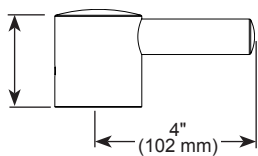

HL6675-▲ Lever Handle