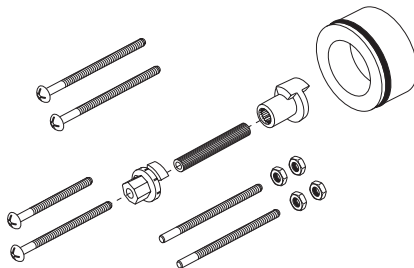

### STANDARD SPECIFICATIONS:

- Must also order R35000-WS rough valve body
- Includes Sensori® thermostatic cartridge
- Thermostatic wax element maintains the outlet temp to +/- 3.6° F
- Handle controls temperature only; must be used with one or more Sensori® volume controls
- Field adjustable to limit rotation into hot water zone
- All parts are replaceable from the front of the valve
- Adjusts for up to 5/8" wall thickness. Optional extension kit (RP72604) available.
- Must order handles separately. See handle options below.

### COMPLIES WITH:

- ASME A112.18.1 / CSA B125.1
- ASSE 1016 / ASME A112.1016 / CSA B125.16
-  ICC/ANSI A117.1

HL6675-▲ Lever Handle

HX6675-▲ Cross Handle

RP72604 Available Extension Kit

\*Depending on the location of valve within the wall and wall thickness an optional extension kit (RP72604) can provide an additional 1 3/4" of wall thickness.