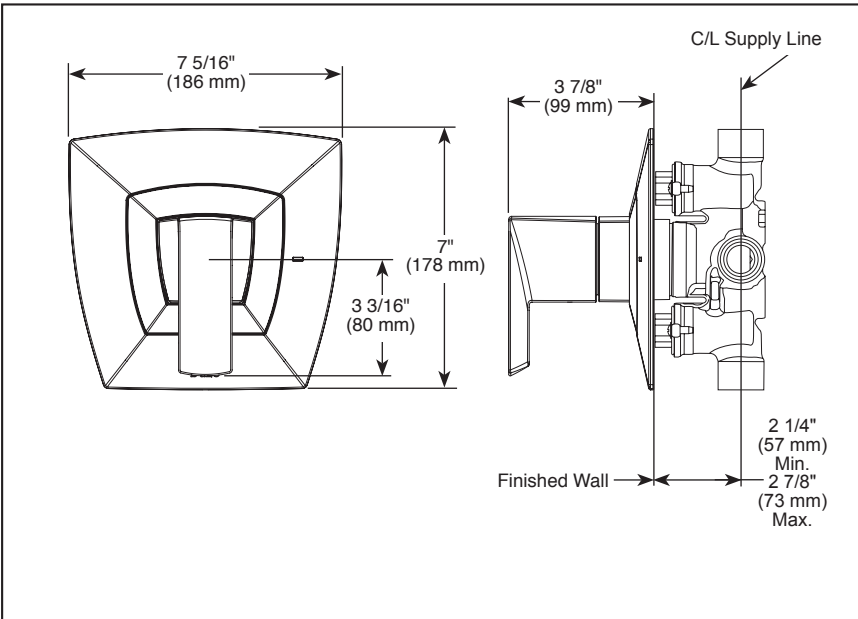

COMPLIES WITH:

- ASME A112.18.1 / CSA B125.1
- ASSE 1016 / ASME A112.1016 / CSA B125.16
- ♿ ICC/ANSI A117.1

▲ Designate proper finish suffix

Brizo Kitchen & Bath Company reserves the right (1) to make changes in specifications and materials, and (2) to change or discontinue models, both without notice or obligation. Dimensions are for reference only. See current full-line price book or www.brizo.com for finish options and product availability.

Brizo Kitchen & Bath Faucet Company

55 E. 111th Street, Carmel, IN 46280
350 South Edgeware Road, St. Thomas, ON N5P 4L1
© 2025 Brizo Kitchen & Bath Faucet Company