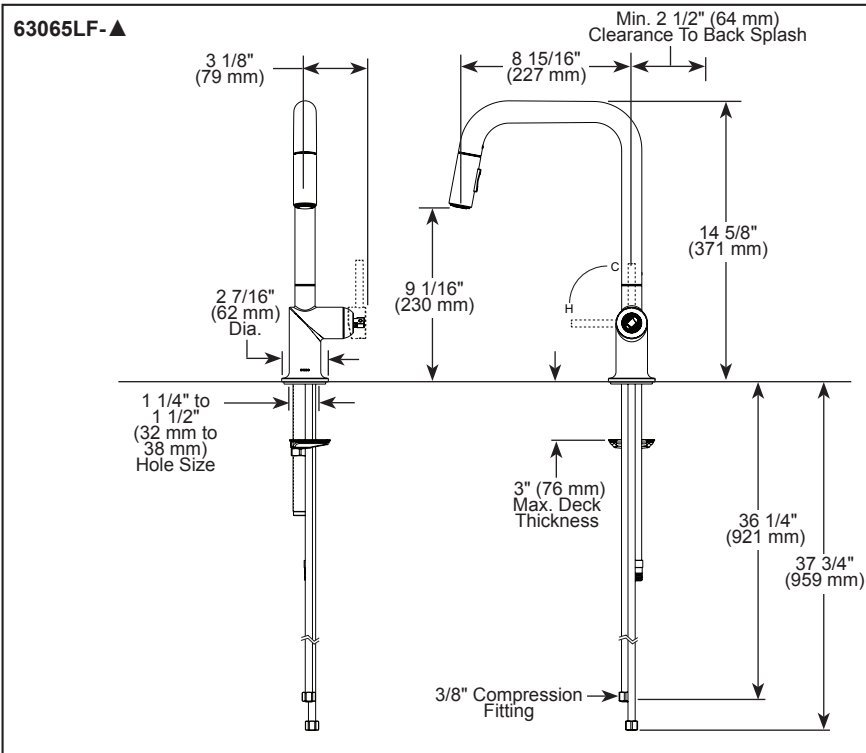

BRIZO®

KITCHEN FAUCETS

- Odin® Collection
- Single Handle Deck Mount

FEATURES:

- DIAMOND Seal® Technology
- MagneDock® Magnetic Docking
- Touch-Clean® Sprayhead

STANDARD SPECIFICATIONS:

- Max flow rate 1.8 gpm @ 60 psi, 6.8 L/min @ 414 kPa
- One hole mount
- Spout rotates 360°
- Diamond coated ceramic cartridge
- Quick connect hoses
- Two-function wand: Aerated stream or spray
- Dual integral check valves in sprayer
- Handles sold separately. See handle options below

COMPLIES WITH:

- ASME A112.18.1 / CSA B125.1
- NSF/ANSI/CAN 61 & 372
- ♿ ICC/ANSI A117.1 - Valve control only

▲ Designate proper finish suffix

Brizo Kitchen & Bath Company reserves the right (1) to make changes in specifications and materials, and (2) to change or discontinue models, both without notice or obligation. Dimensions are for reference only. See current full-line price book or www.brizo.com for finish options and product availability.

SPÉCIFICATIONS STANDARDS :

- Débit maximal 1,8 gal./min à 60 psi, 6,8 L/min à 414 kPa
- Installation monotrou
- Bec pivotant à 360°
- Cartouche en céramique recouverte de diamants
- Boyaux à raccordement rapide
- Douchette à deux fonctions : jet aéré ou pulvérisation
- Deux clapets anti-retour intégrés dans la douchette
- Poignées vendues séparément. Voir les options de poignées ci-dessous.