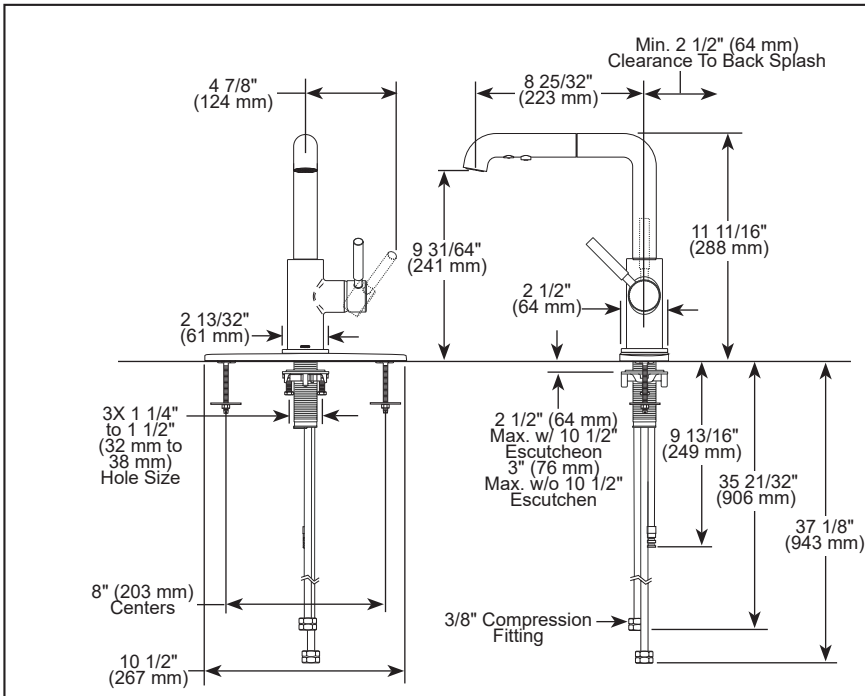

BRIZO®

KITCHEN FAUCETS

- Solna® Collection
- Single Handle Deck Mount
- 2-Function Pull-Out Sprayer
- Single or 3 Hole Sink Applications
- Centermount or 8" (203 mm) Centers w/Optional 10 1/2" (267 mm) Escutcheon

▲ Designate proper finish suffix

STANDARD SPECIFICATIONS:

- Max flow rate 1.8 gpm @ 60 psi, 6.8 L/min @ 414 kPa
- Single handle, 2-function pull-out kitchen faucets for exposed mounting on single or three hole sinks.
- 11 11/32" (288 mm) high, 8 25/32" (223 mm) long, spout swings 360°.
- Lever handle. Control mechanism shall be full-motion valve cartridge.
- Quick connect hoses.
- Pull-out wand operates in an aerated or spray mode via ergonomic button.
- Dual integral check valves in sprayer
- Hose travels inside mounting shank so it will not interfere with deck edges.
- Keyed 10 1/2" (267 mm) escutcheon to help alignment and aid installation.