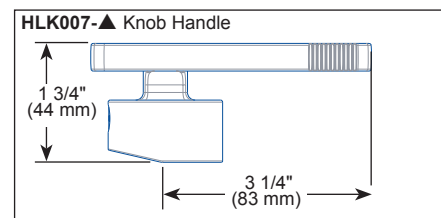

Brizo Kitchen & Bath Company reserves the right (1) to make changes in specifications and materials, and (2) to change or discontinue models, both without notice or obligation. Dimensions are for reference only. See current full-line price book or www.brizo.com for finish options and product availability.

Brizo Kitchen & Bath Company

55 E. 111th Street, Carmel, IN 46280
350 South Edgeware Road, St. Thomas, ON N5P 4L1
© 2026 Brizo Kitchen & Bath Company