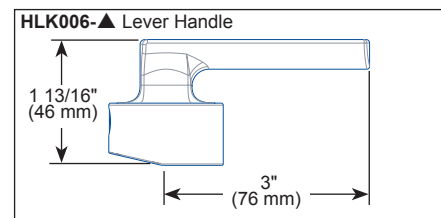

Brizo Kitchen & Bath Company reserves the right (1) to make changes in specifications and materials, and (2) to change or discontinue models, both without notice or obligation. Dimensions are for reference only. See current full-line price book or www.brizo.com for finish options and product availability.

Brizo Kitchen & Bath Company

55 E. 111th Street, Carmel, IN 46280
350 South Edgeware Road, St. Thomas, ON N5P 4L1
© 2026 Brizo Kitchen & Bath Company