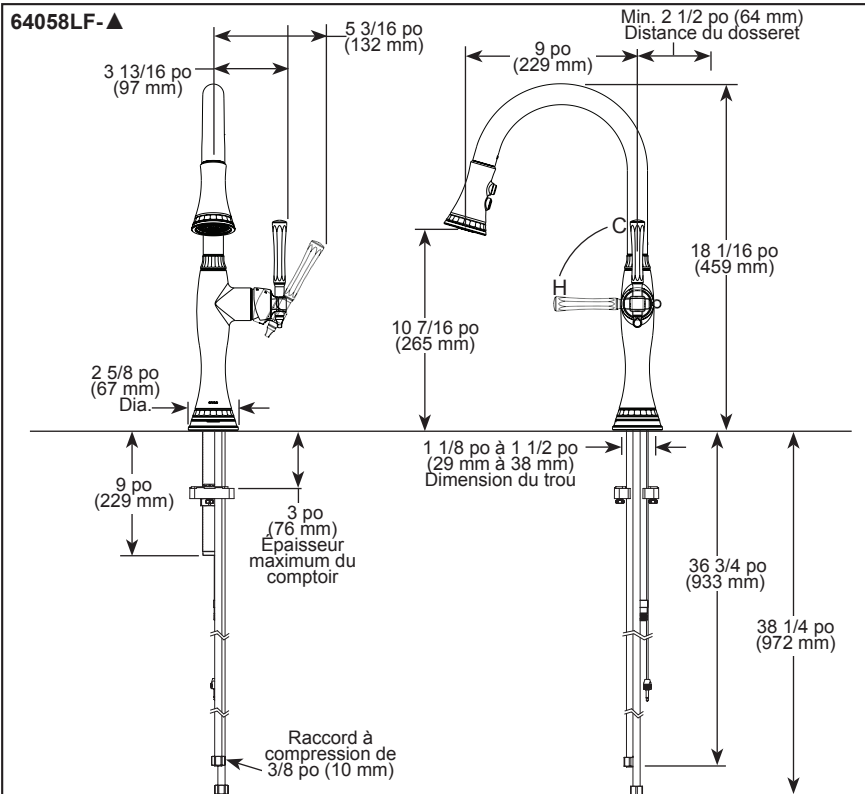

▲ Désigner le suffixe de finition approprié

BRIZO^{MD}

ROBINETS DE CUISINE

- Collection Tulham^{MD}
- Rétractable à poignée unique

CARACTÉRISTIQUES :

- Ancrage magnétique MagneDock^{MD}
- Technologie SmartTouch^{MD} avec TempID – pour ouvrir et couper l'eau au toucher avec un voyant DEL indiquant la température

SPÉCIFICATIONS STANDARDS :

- Débit maximal 1,8 gal./min à 60 psi, 6,8 L/min à 414 kPa
- Installation monotrou
- Cartouche céramique Euro-motion
- Bec pivotant à 360°
- Douchette à deux fonctions : jet aéré ou pulvérisation
- Deux clapets anti-retour intégrés dans la douchette
- Le voyant LED indique la température de l'eau et lorsque les piles sont faibles.

GARANTIE

- Pièces et finition – Garantie à vie limitée; ou pour les clients commerciaux, 10 ans pour les résidences multifamiliales (appartements et condominiums) et 5 ans pour tout autre usage commercial, dans tous les cas à compter de la date de réception du produit par l'acheteur initial ou son représentant autorisé (installateur, etc.).
- Pièces électroniques et piles (le cas échéant) - 5 ans à compter de la date de réception du produit par l'acheteur initial ou son représentant autorisé (installateur, etc.) ou pour les clients commerciaux, 1 an à compter de la date de réception du produit par l'acheteur initial ou son représentant autorisé (installateur, etc.). Aucune garantie n'est fournie sur les batteries
- Veuillez consulter fr.brizofaucet.ca pour tous les détails de notre garantie limitée.

CONFORME À :

- ASME A112.18.1 / CSA B125.1
- NSF/ANSI/CAN 61 et 372
- ♿ ICC/ANSI A117.1 - Contrôle de la soupape seulement

RP101659▲
Modèles compatibles avec plaque de finition à trois trous en option (non incluse)