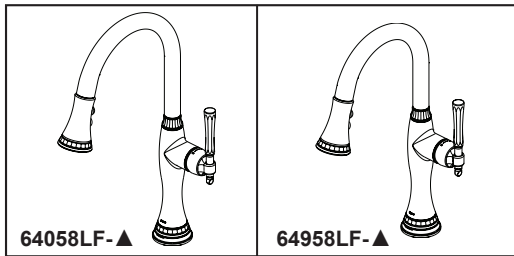

▲ Désigner le suffixe de finition approprié

BRIZO^{MD}

ROBINETS DE CUISINE

- Collection Tulham^{MD}
- Rétractable à poignée unique

CARACTÉRISTIQUES :

- Ancrage magnétique MagneDock^{MD}
- Technologie SmartTouch^{MD} avec TempID – pour ouvrir et couper l'eau au toucher avec un voyant DEL indiquant la température

SPÉCIFICATIONS STANDARDS :

- Débit maximal 1,8 gal./min à 60 psi, 6,8 L/min à 414 kPa
- Installation monotrou
- Cartouche céramique Euro-motion
- Bec pivotant à 360°
- Douchette à deux fonctions : jet aéré ou pulvérisation
- Deux clapets anti-retour intégrés dans la douchette
- Le voyant LED indique la température de l'eau et lorsque les piles sont faibles.

GARANTIE

- Pièces et finition – Garantie à vie limitée; ou pour les clients commerciaux, 10 ans pour les résidences multifamiliales (appartements et condominiums) et 5 ans pour tout autre usage commercial, dans tous les cas à compter de la date de réception du produit par l'acheteur initial ou son représentant autorisé (installateur, etc.).
- Pièces électroniques et piles (le cas échéant) - 5 ans à compter de la date de réception du produit par l'acheteur initial ou son représentant autorisé (installateur, etc.) ou pour les clients commerciaux, 1 an à compter de la date de réception du produit par l'acheteur initial ou son représentant autorisé (installateur, etc.). Aucune garantie n'est fournie sur les batteries
- Veuillez consulter fr.brizofaucet.ca pour tous les détails de notre garantie limitée.

CONFORME À :

- ASME A112.18.1 / CSA B125.1
- NSF/ANSI/CAN 61 et 372
- ♿ ICC/ANSI A117.1 - Contrôle de la soupape seulement

RP101659▲
Modèles compatibles avec plaque de finition à trois trous en option (non incluse)