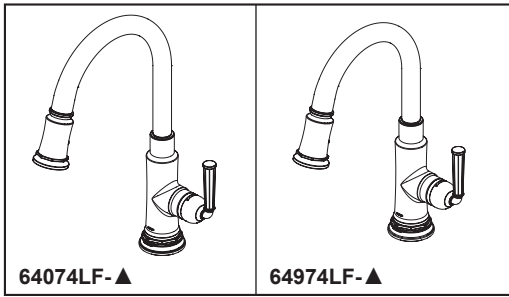

BRIZO^{MD}

ROBINETS DE CUISINE

- Collection Rook^{MD}
- Robinet rétractable à poignée unique

CARACTÉRISTIQUES :

- Ancrage magnétique MagneDock^{MD}
- Fonctionnalité marche/arrêt SmartTouch^{MD}

SPÉCIFICATIONS STANDARDS :

- Débit maximal 1,8 gal./min à 60 psi, 6,8 L/min à 414 kPa
- Installation monotrou
- Cartouche céramique Euro-motion
- Bec pivotant à 360°
- Douchette à deux fonctions : jet aéré ou pulvérisation
- Deux clapets anti-retour intégrés dans la douchette
- Boyaux à raccordement rapide
- Le boyau passe à l'intérieur de la tige de montage pour ne pas gêner les bords du comptoir
- Le voyant LED indique la température de l'eau et lorsque les piles sont faibles.

GARANTIE

- Pièces et finition – Garantie à vie limitée; ou pour les clients commerciaux, 10 ans pour les résidences multifamiliales (appartements et condominiums) et 5 ans pour tout autre usage commercial, dans tous les cas à compter de la date de réception du produit par l'acheteur initial ou son représentant autorisé (installateur, etc.).
- Pièces électroniques et piles (le cas échéant) - 5 ans à compter de la date de réception du produit par l'acheteur initial ou son représentant autorisé (installateur, etc.) ou pour les clients commerciaux, 1 an à compter de la date de réception du produit par l'acheteur initial ou son représentant autorisé (installateur, etc.). Aucune garantie n'est fournie sur les batteries
- Veuillez consulter fr.brizofaucet.ca pour tous les détails de notre garantie limitée.

CONFORME À :

- ASME A112.18.1 / CSA B125.1
- NSF/ANSI/CAN 61 et 372
- ♿ ICC/ANSI A117.1 - Contrôle de la soupape seulement

▲ Désigner le suffixe de finition approprié