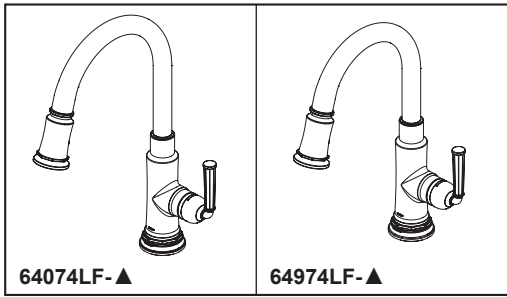

- MagneDock® Magnetic Docking
- SmartTouch® On/Off Functionality

STANDARD SPECIFICATIONS:

- Max flow rate 1.8 gpm @ 60 psi, 6.8 L/min @ 414 kPa
- One hole mount
- Euro-motion ceramic cartridge
- Spout rotates 360°
- Two-function wand; Aerated stream or spray
- Dual integral check valves in sprayer
- Quick connect hoses
- Hose travels inside mounting shank so it will not interfere with deck edges
- LED light indicates water temperature and signals when batteries run low.

WARRANTY

- Parts and Finish – Lifetime limited warranty; or for commercial purchasers, 10 years for multi-family residential (apartments and condominiums) and 5 years for all other commercial uses, in each case from the date the product is received by the original purchaser or their authorized representative (installation contractor, etc.).
- Electronic Parts and Batteries (if applicable) – 5 years from the date that the product is received by the original purchaser or their authorized representative (installation contractor, etc.); or for commercial purchasers, 1 year from the date that the product is received by the original purchaser or their authorized representative (installation contractor, etc.). No warranty is provided on batteries.
- Please go to www.brizo.com for the complete details of our limited warranty.

COMPLIES WITH:

- ASME A112.18.1 / CSA B125.1
- NSF/ANSI/CAN 61 & 372
- ICC/ANSI A117.1 - Valve control only

▲ Designate proper finish suffix