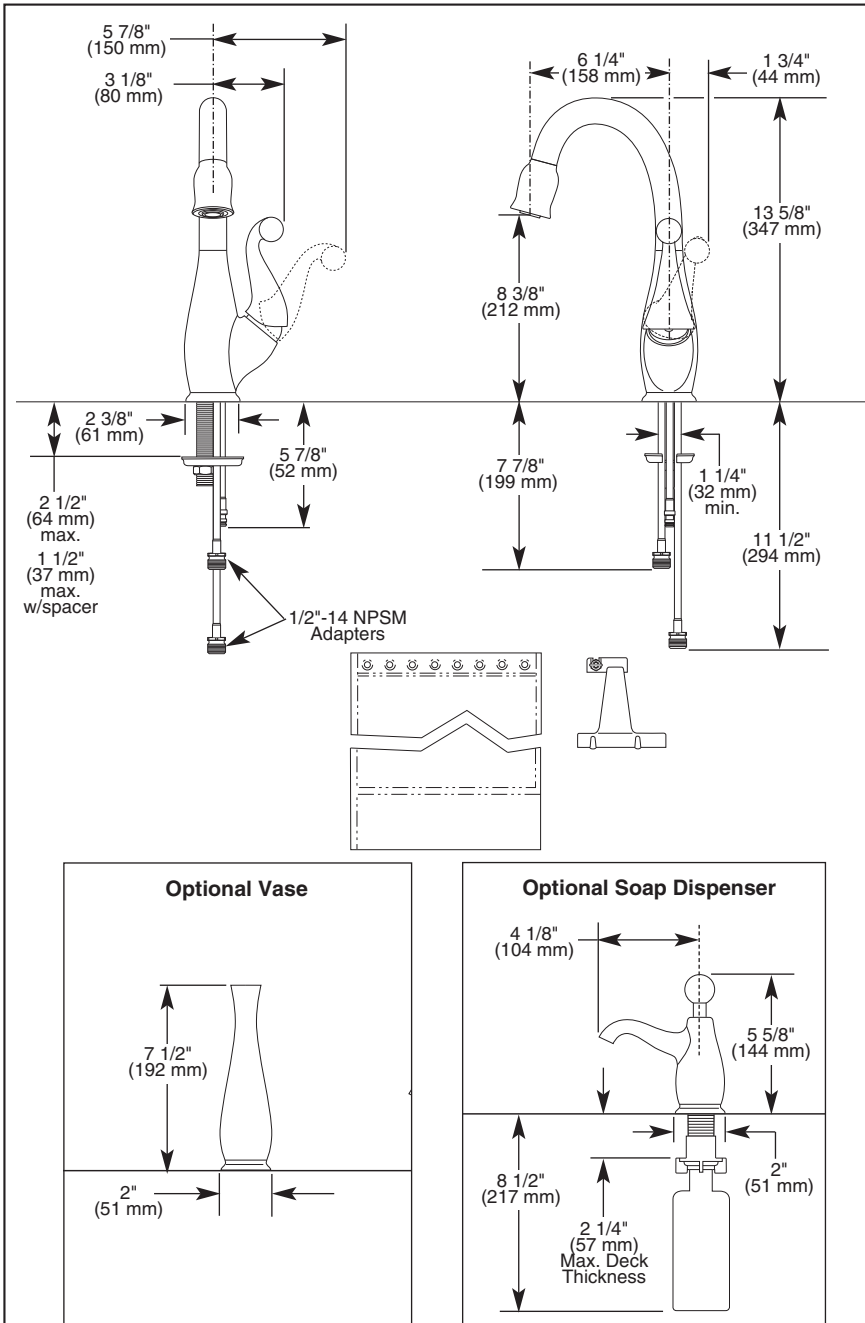

Submitted Model No.: _____

Specific Features: _____

BRIZO®

BAR/PREP SINK FAUCETS

- Floriano® Collection
- Single Handle Pull-Down
- Deck Mount
- Single or 2 Hole Sink Applications
- Optional Vase Interchangeable with Soap Dispenser

STANDARD SPECIFICATIONS:

- Single handle bar/prep sink faucets for exposed mounting on single hole sinks.
- Solid brass fabricated body.
- 13 5/8" (347 mm) high, 6 1/4" (158 mm) long, spout swings 360°.
- Lever handle. Control mechanism shall be of the rotating stainless steel ball type with replaceable non-metallic seats operating in stainless steel lined sockets.
- Control shall return to neutral position when faucet is turned off.
- Quick connect hoses.
- Tangle-free bag for hose.
- Twist and lock mechanism eliminates spray head wobble.
- Red/Blue graphics on handle button to indicate hot/cold temperature.
- Dual integral check valves in sprayer assembly.
- Disposable hose lead to aide installation.
- Spacer for mounting nut to reduce number of turns required for installation.
- Mounting wrench to assist in tightening mounting nut securely.
- Hose guards integral to casting reduces wear and noise on hose.
- Hose travels inside mounting shank so it will not interfere with deck edges.
- Keyed trim ring to help alignment and aid installation.

COMPLIES WITH:

- ASME A112.18.1 / CSA B125.1
- Indicates compliance to ICC/ANSI A117.1

▲ Designate proper finish suffix

Delta reserves the right (1) to make changes in specifications and materials, and (2) to change or discontinue models, both without notice or obligation. Dimensions are for reference only. See current full-line price book or www.brizo.com for finish options and product availability.

BSP-S-63510 Rev. B