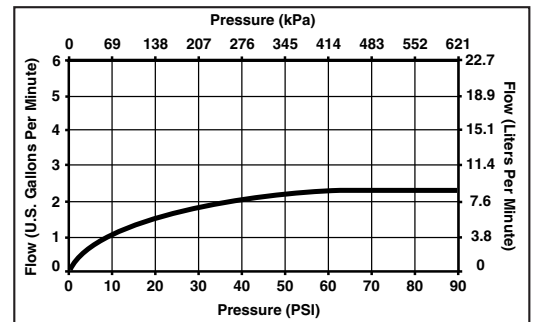

COMPLIES WITH:

- ASME A112.18.1 / CSA B125.1
- Indicates compliance to ICC/ANSI A117.1