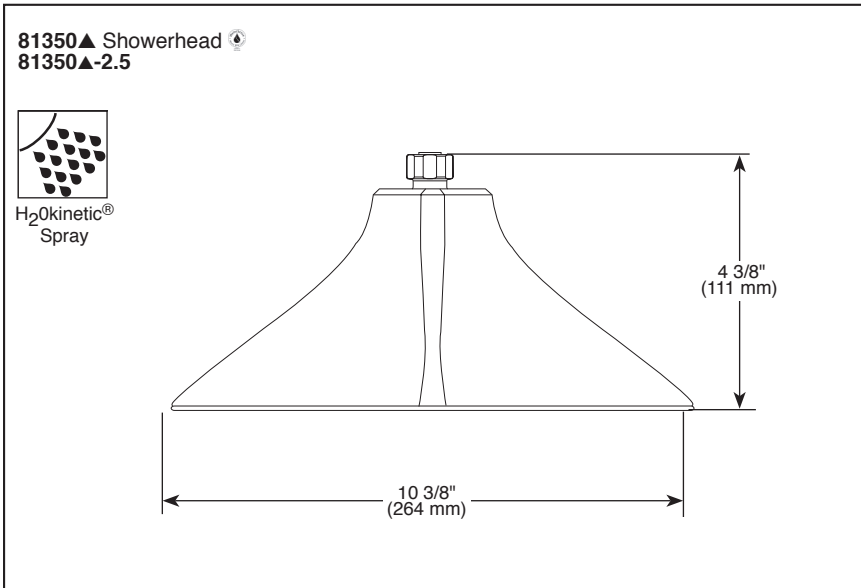

Submitted Model No.: _____

Specific Features: _____

▲ Designate proper finish suffix

BRIZO®

TRIANGULAR RAINCAN SHOWERHEAD

■ Sotria™ Bath Collection

FEATURES:

- H₂O Kinetic Technology® single function showerhead

STANDARD SPECIFICATIONS:

- Max. 2.5 gpm @ 80 psi, 9.5 L/min @ 550 kPa (81350-2.5)
- Max. 1.75 gpm @ 80 psi, 6.6 L/min @ 550 kPa (81350)
- Finished sprayface matches shell finish
- Showerhead is intended for overhead raincan orientation only. Ball connector rotates and pivots.