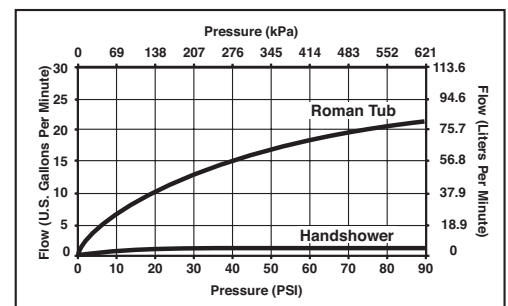

Brizo Kitchen & Bath Company reserves the right (1) to make changes in specifications and materials, and (2) to change or discontinue models, both without notice or obligation. Dimensions are for reference only. See current full-line price book or www.brizo.com for finish options and product availability.