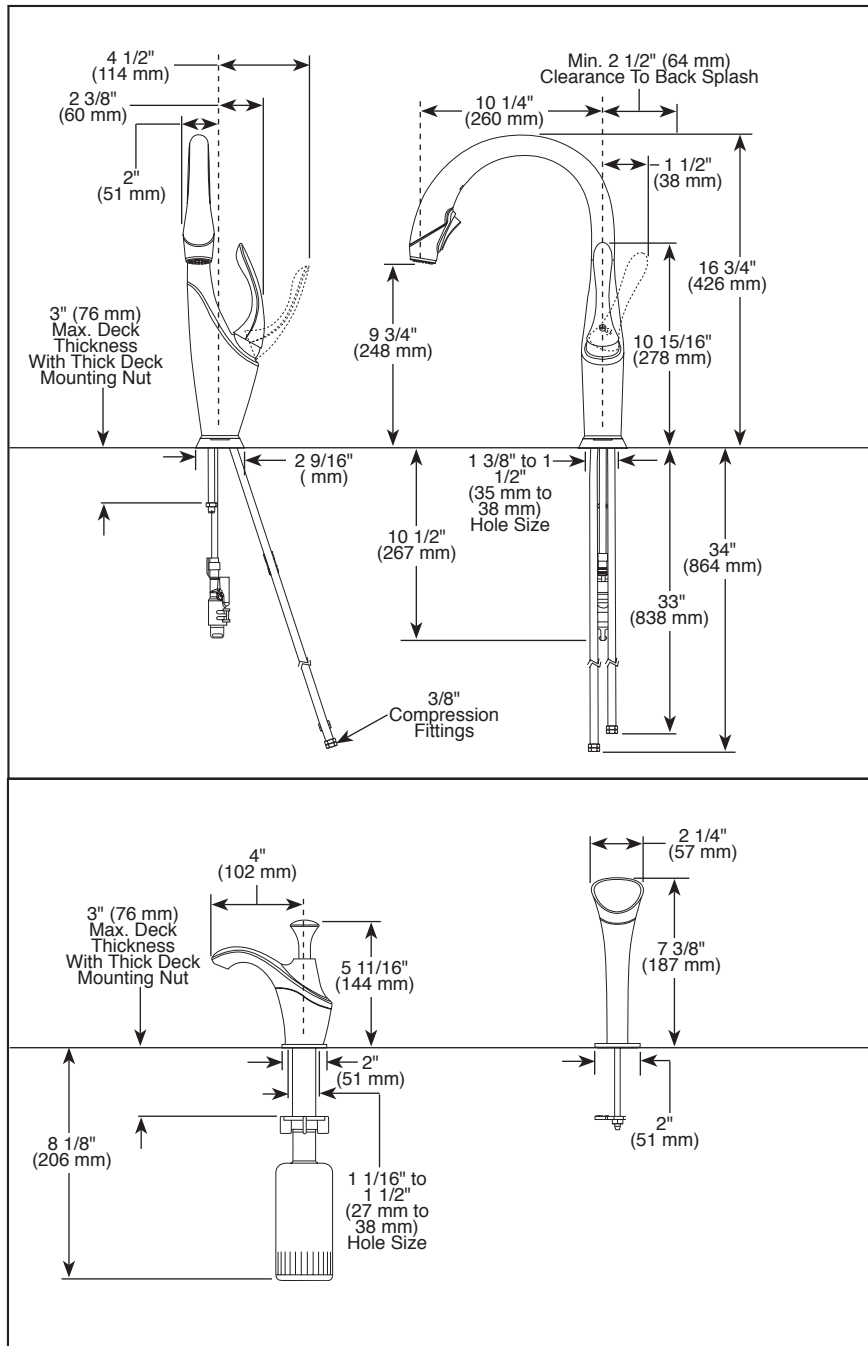

Submitted Model No.: _____

Specific Features: _____

▲ Designate proper finish suffix

BRIZO®

KITCHEN FAUCETS

- Vuelo® Collection
- Single Handle Deck Mount
- 2-Function Pull-Down
- Single, 2, or 3 Hole Sink Applications
- Centermount
- Optional Vase and Soap Dispenser
- MagneDock® Magnetic Docking

STANDARD SPECIFICATIONS:

- Single handle, 2-function pull-down kitchen faucets for mounting on single, two, and three hole sinks (with optional accessory order).
- SmartTouch® on/off functionality.
- On-off indicator light also signals when batteries run low.
- 16 3/4" (426 mm) high, 10 1/4 (260 mm) long, spout swings 360°.
- Lever handle. Control mechanism shall be full-motion valve cartridge.
- Touch-Clean® sprayhead.
- Quick connect hoses.
- Pull-down wand operates in an aerated or spray mode via ergonomic button.
- MagneDock® magnetic docking.
- Thin deck mounting aid to help secure product if used on thin sinks.
- Spacer for mounting nut to reduce number of turns required for installation.
- Mounting wrench to assist in tightening mounting nut securely.
- Hose travels inside mounting shank so it will not interfere with deck edges.
- Maximum 1.80 gpm @ 60 psi, 6.8 L/min @ 414 kPa