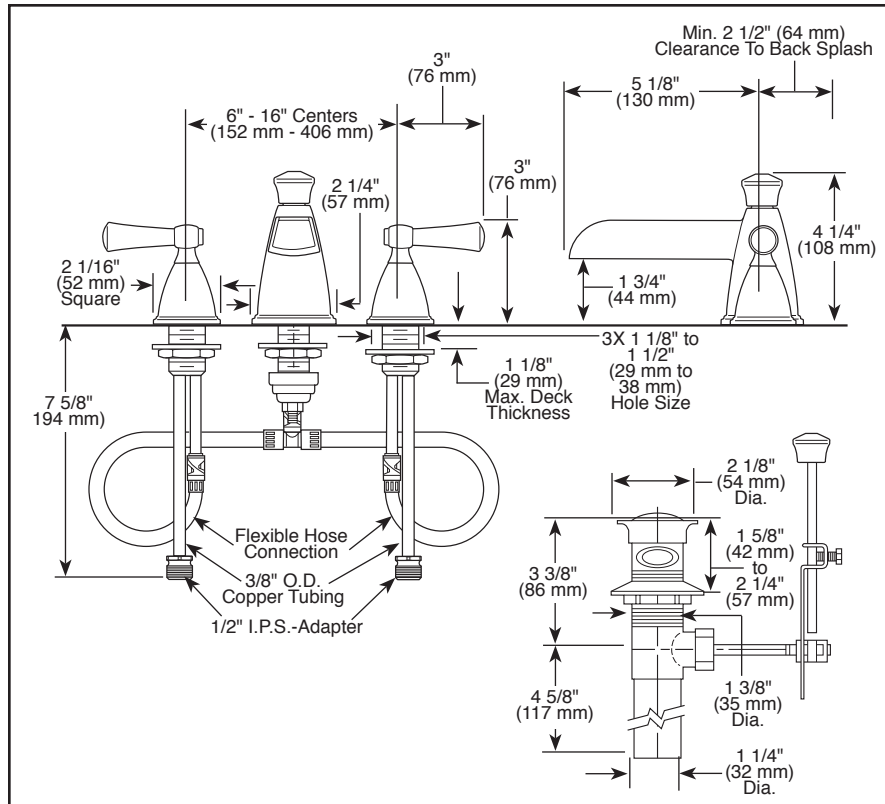

▲ Designate proper finish suffix

BRIZO®

LAVATORY FAUCET

- Vesi® Collection
- Two Handle Widespread Deck Mount

FEATURES:

- Quick-Snap® Installation

STANDARD SPECIFICATIONS:

- Max flow rate: 1.50 GPM @ 60 PSI, 5.68 L/Min @ 414 kPa
- Max flow rate (ECO models only): 1.20 GPM @ 60 PSI, 4.54 L/Min @ 414 kPa
- Three hole mount
- Ceramic cartridge
- 1/4 turn stops may be removed for 180° rotation
- Hot and cold stems are interchangeable
- Quick connect hoses and self-locating bases
- Includes metal drain with pop-up type fitting with plated flange and stopper
- Standard mounting deck thickness can be extended 1" (25 mm) with RP10612
- Solid brass fabricated end valves and spout body

WARRANTY:

- Lifetime limited warranty on parts (other than electronic parts and batteries) and finishes: or, for commercial users, for 5 years from date of purchase.
- 5 year limited warranty on electronic parts (other than batteries); or, for commercial users, for 1 year from the date of purchase. No warranty is provided on batteries.

COMPLIES WITH:

- ASME A112.18.1 / CSA B125.1
- ASME A112.18.2 / CSA B125.2
- Indicates compliance to ICC/ANSI A117.1
- EPA WaterSense®
- Verified compliant with 0.25% weighted average Pb content regulations