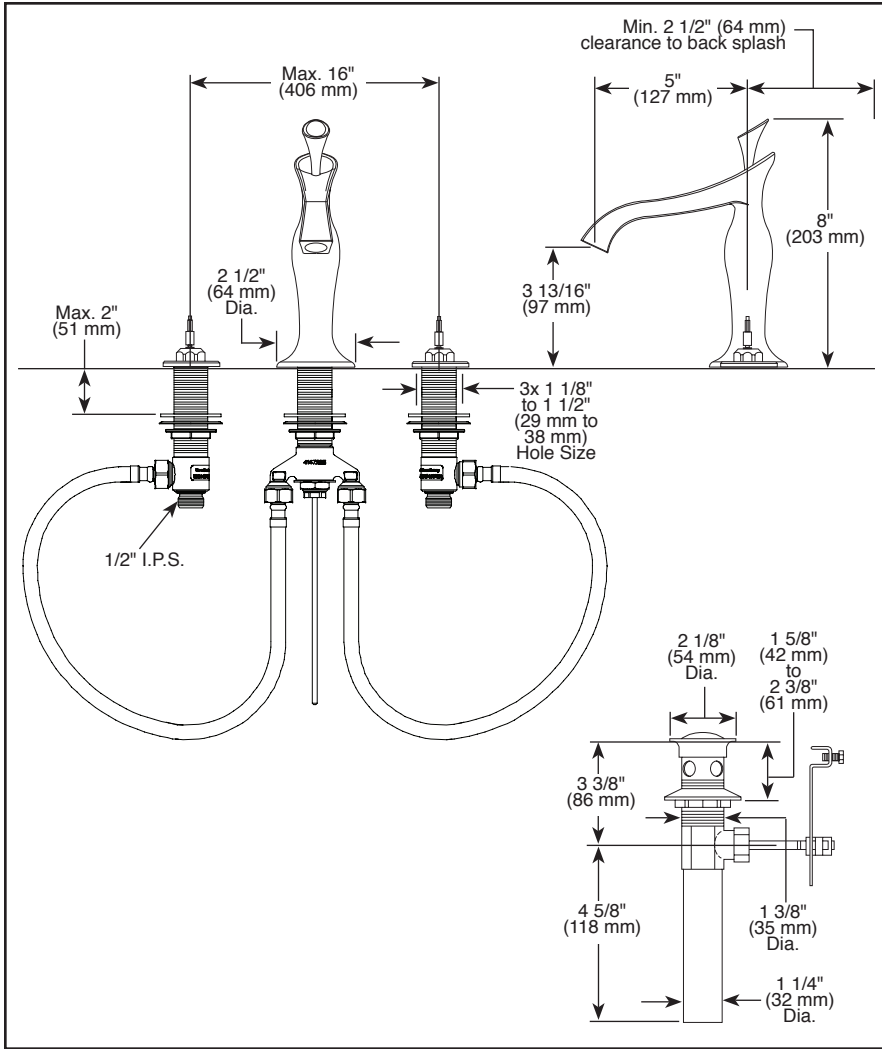

Submitted Model No.: _____

Specific Features: _____

▲ Designate proper finish suffix

BRIZO®

LAVATORY FAUCET

- RSVP® Collection
- Two Handle Widespread Deck Mount

STANDARD SPECIFICATIONS:

- Max flow rate: 1.50 GPM @ 60 PSI, 5.68 L/Min @ 414 kPa
- Max flow rate (ECO models only): 1.20 GPM @ 60 PSI, 4.54 L/Min @ 414 kPa
- Three hole mount
- Ceramic cartridge
- Spout features hidden water-efficient laminar flow aerator
- Includes metal drain with pop-up type fitting with plated flange and stopper
- LHP - Less Handle Program (see handle options at left)