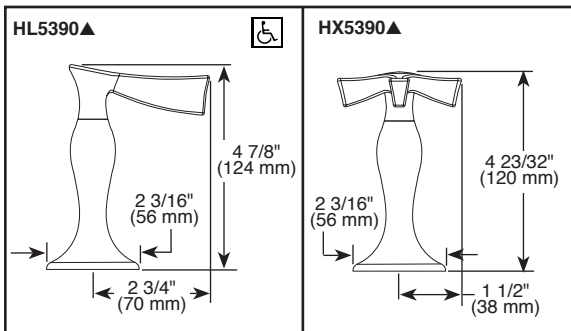

Submitted Model No.: _____

Specific Features: _____

▲ Designate proper finish suffix

BRIZO®

LAVATORY FAUCET

- RSVP® Collection
- Two Handle Widespread Deck Mount

STANDARD SPECIFICATIONS:

- Max flow rate: 1.50 GPM @ 60 PSI, 5.68 L/Min @ 414 kPa
- Max flow rate (ECO models only): 1.20 GPM @ 60 PSI, 4.54 L/Min @ 414 kPa
- Three hole mount
- Ceramic cartridge
- Spout features hidden water-efficient laminar flow aerator
- Includes metal drain with pop-up type fitting with plated flange and stopper
- LHP - Less Handle Program (see handle options at left)