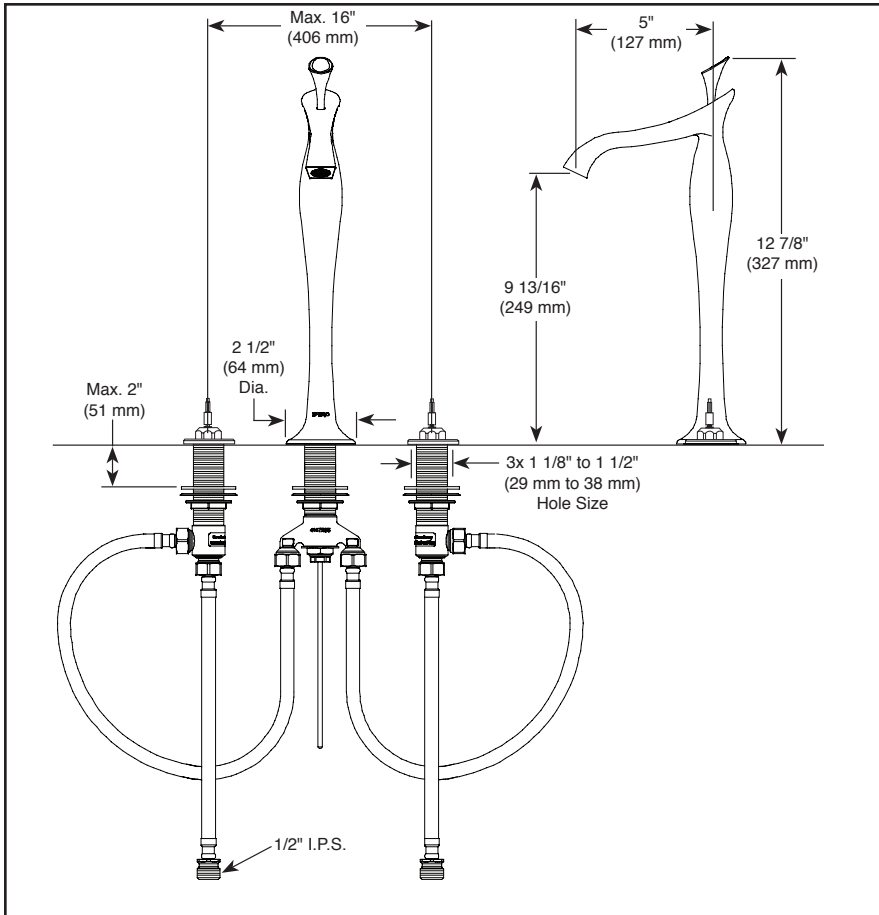

## STANDARD SPECIFICATIONS:

- Max flow rate: 1.50 GPM @ 60 PSI, 5.68 L/Min @ 414 kPa
- Max flow rate (ECO models only): 1.20 GPM @ 60 PSI, 4.54 L/Min @ 414 kPa
- Three hole sink mount
- Ceramic cartridge
- Spout features hidden water-efficient laminar flow aerator
- LHP - Less Handle Program (see handle options at left)
- Drain sold separately

<p><b>RP72411▲</b> Grid Strainer Drain less overflow holes</p> 	<p><b>RP72413▲</b> Push Button Drain less overflow holes</p>  <p>2 3/4" (70 mm) Dia.</p>	<p><b>RP81627▲</b> Push Button Drain less overflow holes</p>  <p>1 5/8" (41 mm) Dia.</p>
<p><b>RP72412▲</b> Grid Strainer Drain with overflow holes</p> 	<p><b>RP72414▲</b> Push Button Drain with overflow holes</p>  <p>2 3/4" (70 mm) Dia.</p>	<p><b>RP81628▲</b> Push Button Drain with overflow holes</p>  <p>1 5/8" (41 mm) Dia.</p>