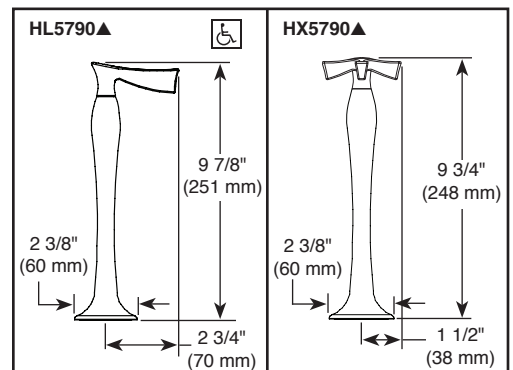

## STANDARD SPECIFICATIONS:

- Max flow rate: 1.50 GPM @ 60 PSI, 5.68 L/Min @ 414 kPa
- Max flow rate (ECO models only): 1.20 GPM @ 60 PSI, 4.54 L/Min @ 414 kPa
- Three hole sink mount
- Ceramic cartridge
- Spout features hidden water-efficient laminar flow aerator
- LHP - Less Handle Program (see handle options at left)
- Drain sold separately

<p><b>RP72411▲</b> Grid Strainer Drain less overflow holes</p> 	<p><b>RP72413▲</b> Push Button Drain less overflow holes</p>  <p>2 3/4" (70 mm) Dia.</p>	<p><b>RP81627▲</b> Push Button Drain less overflow holes</p>  <p>1 5/8" (41 mm) Dia.</p>
<p><b>RP72412▲</b> Grid Strainer Drain with overflow holes</p> 	<p><b>RP72414▲</b> Push Button Drain with overflow holes</p>  <p>2 3/4" (70 mm) Dia.</p>	<p><b>RP81628▲</b> Push Button Drain with overflow holes</p>  <p>1 5/8" (41 mm) Dia.</p>