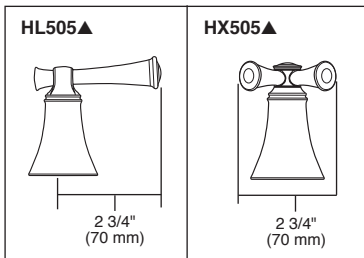

▲ Designate proper finish suffix

Brizo Kitchen & Bath Company reserves the right (1) to make changes in specifications and materials, and (2) to change or discontinue models, both without notice or obligation. Dimensions are for reference only. See current full-line price book or www.brizo.com for finish options and product availability.

BSP-S-68405-LHP Rev. C

Brizo Kitchen & Bath Company
Indianapolis, Indiana 46280
A Division of Masco Corporation of Indiana
© 2015 Brizo Kitchen & Bath Company