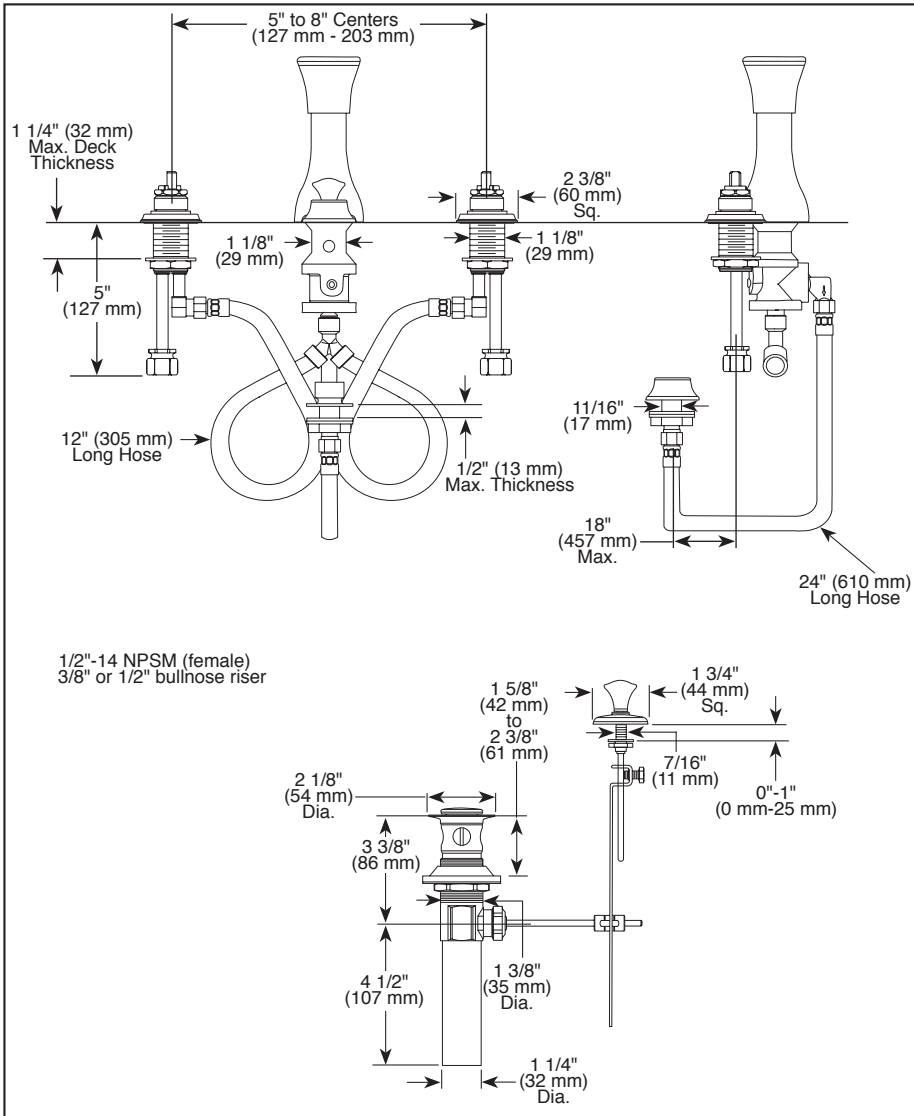

BRIZO®

BIDET FAUCET

- Baliza® Bath Collection
- 4 Hole Applications
- 5" to 8" Centers
- Diverter with Integral Vacuum Breaker

Submitted Model No.: _____

Specific Features: _____

STANDARD SPECIFICATIONS:

- Three handle bidet faucet for exposed mounting on 4 hole applications.
- Widespread 5" to 8" centers.
- Control mechanism shall be of the rotating ceramic cylinder type with 90° (1/4 turn) rotation.
- Metal drain has pop-up type fitting with plated flange and stopper.
- Diverter with integral vacuum breaker.
- Directional handle for rim flush or rosette spray douche.
- Hot and cold stems are interchangeable.
- LHP - Less Handle Program. See handle options below.