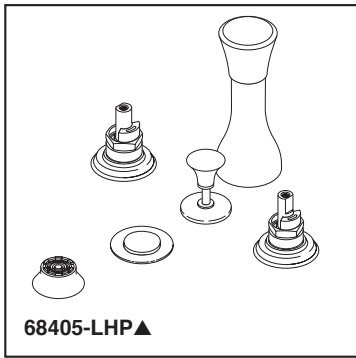

BRIZO®

BIDET FAUCET

- Baliza® Bath Collection
- 4 Hole Applications
- 5" to 8" Centers
- Diverter with Integral Vacuum Breaker

Submitted Model No.: _____

Specific Features: _____

STANDARD SPECIFICATIONS:

- Three handle bidet faucet for exposed mounting on 4 hole applications.
- Widespread 5" to 8" centers.
- Control mechanism shall be of the rotating ceramic cylinder type with 90° (1/4 turn) rotation.
- Metal drain has pop-up type fitting with plated flange and stopper.
- Diverter with integral vacuum breaker.
- Directional handle for rim flush or rosette spray douche.
- Hot and cold stems are interchangeable.
- LHP - Less Handle Program. See handle options below.